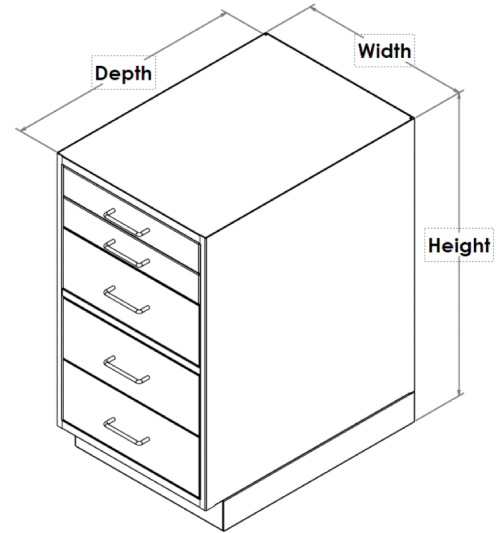

Cabinet Selection Guide - 36"H x 30/36"D

Cabinet Information

- Standard cabinet widths: 16", 24", 30", 32" and 36".
- Single door cabinets (16" or 24"W) hinged left or right.
- Hinged dual door cabinets (30", 32", 36"W); swing out from center.
- Cabinets with drawers come with an adjustable interior shelf.
- File drawer insert available for large drawers.

Drawer Depth	SMALL	MEDIUM	LARGE	
		2-13/16"	5-3/4"	11"

*Drawer locks optional (specify LK1 when ordering).

36"H x 30/36"D										
	Model #	Width	Model #	Width	Model #	Width	Model #	Width		
	N7050	16"	N7051	16"	N7052	16"	N7053	16"	N7054	16"
	N7150	24"	N7151	24"	N7152	24"	N7153	24"	N7154	24"
	N7250	32"	N7251	32"	N7252	32"	N7253	32"	N7254	32"
	N7350	30"	N7351	30"	N7352	30"	N7353	30"	N7354	30"
	N7450	36"	N7451	36"	N7452	36"	N7453	36"	N7454	36"
	Model #	Width	Model #	Width	Model #	Width	Model #	Width		
	N7055	16"	N7056	16"	N7057	16"	N7058	16"	N7059	16"
N7155	24"	N7156	24"	N7157	24"	N7158	24"	N7159	24"	
N7255	32"	N7256	32"	N7257	32"	N7258	32"	N7259	32"	
N7355	30"	N7356	30"	N7357	30"	N7358	30"	N7359	30"	
N7455	36"	N7456	36"	N7457	36"	N7458	36"	N7459	36"