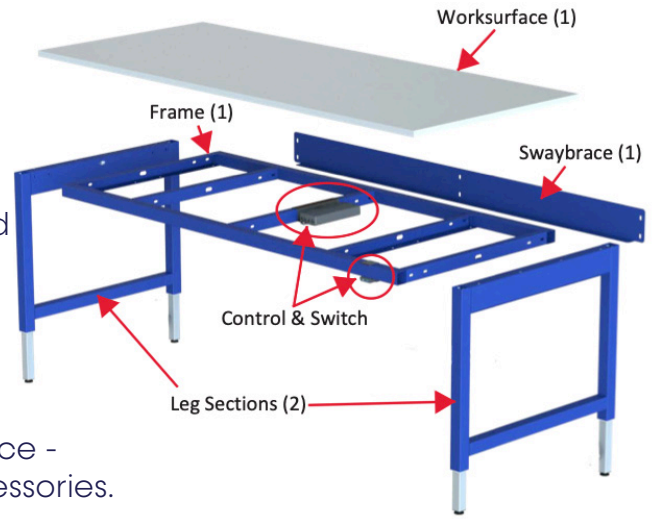

Stationary Direct Drive® Height Adjustable Workstation

Construction Detail:

- ▶ Legs adjust 14" using the front-mounted controller switch with indicator and 2 presets.
- ▶ Maximum lift capacity 500 Lbs static load.
- ▶ High-torque motor and precision lift screws housed in each leg section.
- ▶ Fabricated with 2"x2" square 18-gauge furniture grade steel tubing.
- ▶ Full-perimeter frame provides support of worksurface - integrated brackets allow for easy addition of accessories.

Stationary Direct Drive Workstation Sizes & Options

To configure, select a model number and worksurface.

Model #	Depth	Length	Height
4539S-242429	24"	24"	29-43"
4539S-243029	24"	30"	29-43"
4539S-243629	24"	36"	29-43"
4539S-244829	24"	48"	29-43"
4539S-246029	24"	60"	29-43"
4539S-247229	24"	72"	29-43"
4539S-248429	24"	84"	29-43"
4539S-249629	24"	96"	29-43"