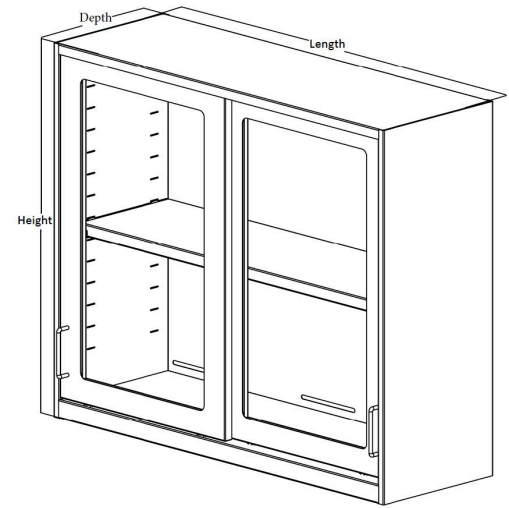

# Wall Mounted Storage Cabinet; Sliding Tempered Glass Door

## Construction Detail:

- ▶ Welded wall cabinet is fabricated with 18-gauge steel and has a powder coat finish.
  - ▶ Reinforced tempered glass sliding doors include chrome wire-pull handles; locks are not available on this model.
  - ▶ Includes one interior shelf that adjusts in 1-1/2" increments - additional shelves may be specified.
  - ▶ Steel hanger rail (not shown) is provided for wall mounting.
- Available sizes include:
- ▶ • 12" or 16" depths
  - ▶ • 24", 30", 32" (32.75), 36" or 48" lengths
  - ▶ • 24", 30" or 36" heights

## Sliding Tempered Glass Door Wall Mounted Storage Cabinets

Model #	Depth	Length	Height
7800-122424-SG	12"	24"	24"
7800-123024-SG	12"	30"	24"
7800-123224-SG	12"	32"	24"
7800-123624-SG	12"	36"	24"
7800-124824-SG	12"	48"	24"