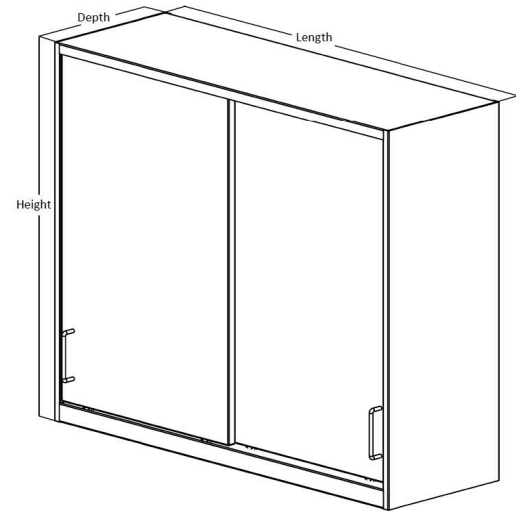

Wall Mounted Storage Cabinet; Sliding Steel Door

Construction Detail:

- Welded wall cabinet is fabricated with 18-gauge steel and has a powder coat finish.
- Reinforced sliding steel doors include chrome wire-pull handles; locks are optional; specify LK1 after model #.
- Includes one interior shelf that adjusts in 1-1/2" increments - additional shelves may be specified.
- Steel hanger rail (not shown) is provided for wall mounting.
- Available sizes include:
  - 12" or 16" depths
  - 24", 30", 32" (32.75), 36" or 48" lengths
  - 24", 30" or 36" heights

Sliding Steel Door Wall Mounted Storage Cabinets

Model #	Depth	Length	Height
7800-122424-SS	12"	24"	24"
7800-123024-SS	12"	30"	24"
7800-123224-SS	12"	32"	24"
7800-123624-SS	12"	36"	24"
7800-124824-SS	12"	48"	24"

Model #	Depth	Length	Height
7800-162424-SS	16"	24"	24"
7800-163024-SS	16"	30"	24"
7800-163224-SS	16"	32"	24"
7800-163624-SS	16"	36"	24"
7800-164824-SS	16"	48"	24"

Model #	Depth	Length	Height
7800-122430-SS	12"	24"	30"
7800-123030-SS	12"	30"	30"
7800-123230-SS	12"	32"	30"
7800-123630-SS	12"	36"	30"
7800-124830-SS	12"	48"	30"

Model #	Depth	Length	Height
7800-162430-SS	16"	24"	30"
7800-163030-SS	16"	30"	30"
7800-163230-SS	16"	32"	30"
7800-163630-SS	16"	36"	30"
7800-164830-SS	16"	48"	30"

Model #	Depth	Length	Height
7800-122436-SS	12"	24"	36"
7800-123036-SS	12"	30"	36"
7800-123236-SS	12"	32"	36"
7800-123636-SS	12"	36"	36"
7800-124836-SS	12"	48"	36"

Model #	Depth	Length	Height
7800-162436-SS	16"	24"	36"
7800-163036-SS	16"	30"	36"
7800-163236-SS	16"	32"	36"
7800-163636-SS	16"	36"	36"
7800-164836-SS	16"	48"	36"

Additional Wall Mounted Cabinet Options

- Accessories & enhancements
- Hinged door (steel or glass)
- Sliding door (glass)
- Corner cabinet (open, steel door or glass door)