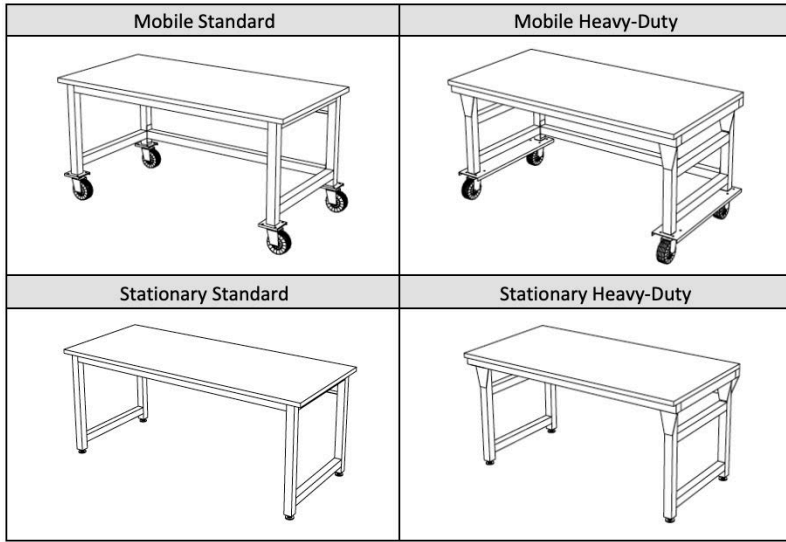

WORKSTATIONS

SIZES

Quick-Ship Workstation Sizes		
Depth	Length	Height
30"	48"	30-37.5"
30"	60"	30-37.5"
30"	72"	30-37.5"
36"	72"	30-37.5"

Note: Workheight manually adjusts in 1-1/2" increments

WORKSURFACES
LAMINATE

Square or Rounded Front Edge - 1" thick

PHENOLIC RESIN

Black - 1" thick

BUTCHER BLOCK

Maple - 1-3/4" thick

Quick-Ship Worksurface Sizes	
Depth	Length
30"	48"
30"	60"
30"	72"
36"	72"

For Laminate, Phenolic Resin & Butcher Block options