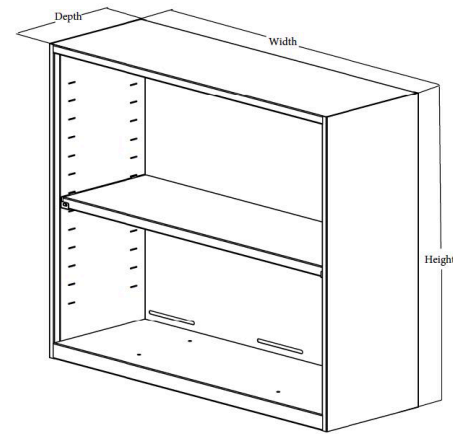

Open Wall Mounted Storage Cabinet

Construction Detail:

- ▶ Welded wall cabinet is fabricated with 18-gauge steel and has a powder coat finish.
- ▶ Includes one interior shelf that adjusts in 1-1/2" increments - additional shelves may be specified.
- ▶ Steel hanger rail (not shown) is provided for wall mounting.
- ▶ Available sizes include:
 - 12" or 16" depths
 - 24", 30", 32" (32.75), 36" or 48" lengths
 - 24", 30" or 36" heights

Open Wall Mounted Storage Cabinets

Model #	Depth	Length	Height
7800-122424-ND	12"	24"	24"
7800-123024-ND	12"	30"	24"
7800-123224-ND	12"	32"	24"
7800-123624-ND	12"	36"	24"
7800-124824-ND	12"	48"	24"

Model #	Depth	Length	Height
7800-162424-ND	16"	24"	24"
7800-163024-ND	16"	30"	24"
7800-163224-ND	16"	32"	24"
7800-163624-ND	16"	36"	24"
7800-164824-ND	16"	48"	24"

Model #	Depth	Length	Height
7800-122430-ND	12"	24"	30"
7800-123030-ND	12"	30"	30"
7800-123230-ND	12"	32"	30"
7800-123630-ND	12"	36"	30"
7800-124830-ND	12"	48"	30"

Model #	Depth	Length	Height
7800-162430-ND	16"	24"	30"
7800-163030-ND	16"	30"	30"
7800-163230-ND	16"	32"	30"
7800-163630-ND	16"	36"	30"
7800-164830-ND	16"	48"	30"