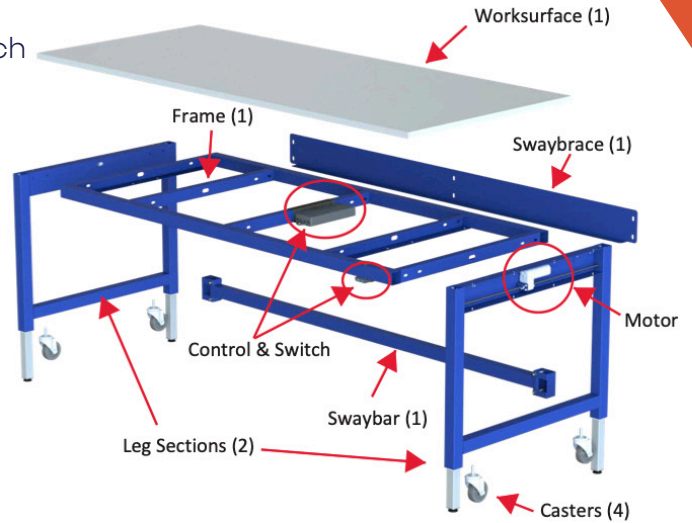

# Mobile Direct Drive® Height Adjustable Workstation

## Construction Detail:

- ▶ Legs adjust 14" using the front-mounted controller switch with indicator and 2 presets. Available in two standard height ranges.
- ▶ Threaded stem casters engage when unit is fully lowered - the swaybar provides stability when moving the workstation.
- ▶ Maximum lift capacity 500 Lbs static load.
- ▶ High-torque motor and precision lift screws housed in each leg section.
- ▶ Fabricated with 2"x2" square 18-gauge furniture grade steel tubing.
- ▶ Full-perimeter frame provides support of worksurface - integrated brackets allow for easy addition of accessories.

## Mobile Direct Drive Workstation Sizes & Options

Model #	Depth	Length	Height
4539M-242429	24"	24"	30.5-43"
4539M-243029	24"	30"	30.5-43"
4539M-243629	24"	36"	30.5-43"
4539M-244829	24"	48"	30.5-43"
4539M-246029	24"	60"	30.5-43"
4539M-247229	24"	72"	30.5-43"
4539M-248429	24"	84"	30.5-43"
4539M-249629	24"	96"	30.5-43"