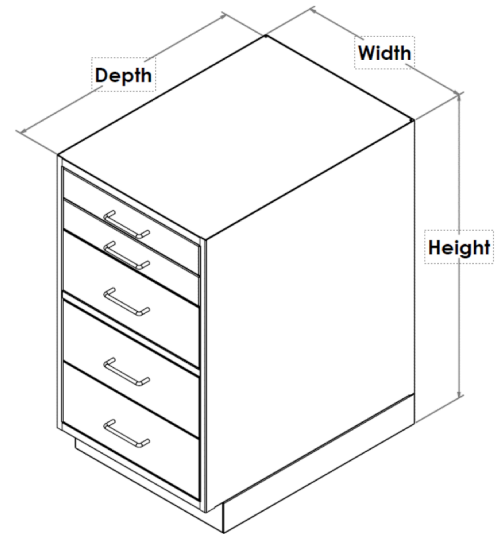

In-Line Cabinet Workstations

- An in-line row of workstations consists of a "starter" station, followed by any number of "intermediate" stations. Standard sizes for starter and intermediate stations are 24", 30" or 36" depth x 48", 60" or 72" length.
- In-line rows may consist of your choice of cabinets and legs (cabinet selection begins on following pages) at starting, ending, or intermediate positions.
- When configuring an in-line workstation combination of cabinets and/or legs, we recommend leaving a minimum of 30" knee space.

Additional Sizes and Configuration

Model numbers listed above are based on popular sizes - additional sizes are available. Contact us at 603.622.3727 for more information.

Available workstation configuration options:

- Mobile Cabinet-To-Cabinet
- Cabinet-To-Cabinet
- Cabinet-To-Leg
- Banked

Cabinet Selection Guide - 36"H x 30/36"D

Cabinet Information

- ▶ Standard cabinet widths: 16", 24", 30", 32" and 36".
- ▶ Single door cabinets (16" or 24"W) hinged left or right.
- ▶ Hinged dual door cabinets (30", 32", 36"W); swing out from center.
- ▶ Cabinets with drawers come with an adjustable interior shelf.
- ▶ File drawer insert available for large drawers.