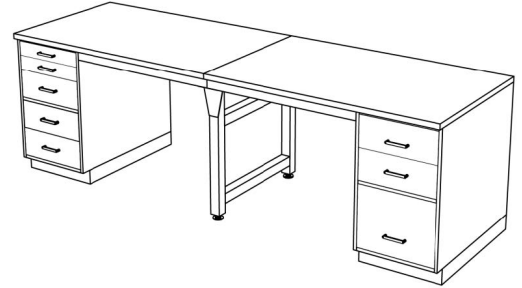

In-Line Cabinet Workstations

Construction Detail:

- ▶ Structural framework, cabinets and/or legs provide solid, distributed worksurface support.
- ▶ Cabinets are provisioned to accept all Workplace add-on accessories and include a 3" high-leveling base with a 2" recessed toe space.
- ▶ Drawers are equipped with 100% full-extension, all steel ball-bearing drawer slides, allowing full access to drawer storage space.
- ▶ Locks are optional; specify LK1 on cabinet model #.

In-Line Cabinet Workstations

- An in-line row of workstations consists of a "starter" station, followed by any number of "intermediate" stations. Standard sizes for starter and intermediate stations are 24", 30" or 36" depth x 48", 60" or 72" length.
- In-line rows may consist of your choice of cabinets and legs (cabinet selection begins on following pages) at starting, ending, or intermediate positions.
- When configuring an in-line workstation combination of cabinets and/or legs, we recommend leaving a minimum of 30" knee space.

- Mobile Cabinet-To-Cabinet
- Cabinet-To-Cabinet
- Cabinet-To-Leg
- Banked

Cabinet Selection Guide - 36"H x 30/36"D

Cabinet Information

- ▶ Standard cabinet widths: 16", 24", 30", 32" and 36".
- ▶ Single door cabinets (16" or 24"W) hinged left or right.
- ▶ Hinged dual door cabinets (30", 32", 36"W); swing out from center.
- ▶ Cabinets with drawers come with an adjustable interior shelf.
- ▶ File drawer insert available for large drawers.