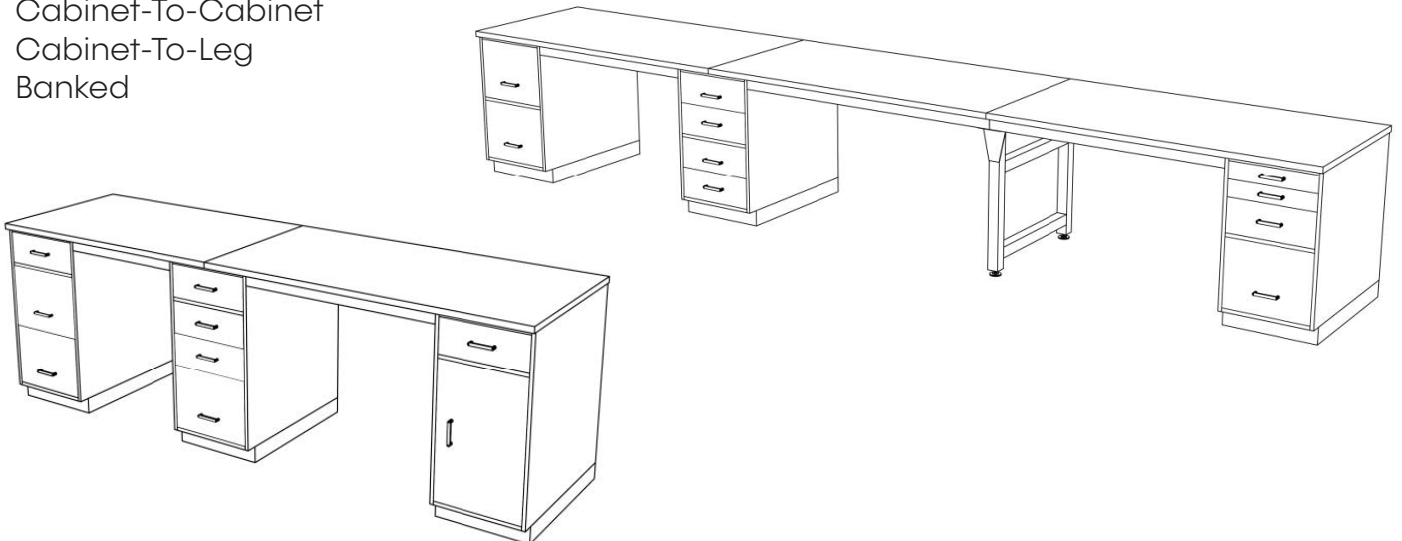

In-Line Cabinet Workstations

Construction Detail:

- ▶ Structural framework, cabinets and/or legs provide solid, distributed worksurface support.
- ▶ Cabinets are provisioned to accept all Workplace add-on accessories and include a 3" high-leveling base with a 2" recessed toe space.
- ▶ Drawers are equipped with 100% full-extension, all steel ball-bearing drawer slides, allowing full access to drawer storage space.
- ▶ Locks are optional; specify LK1 on cabinet model #.

In-Line Cabinet Workstations

- An in-line row of workstations consists of a "starter" station, followed by any number of "intermediate" stations. Standard sizes for starter and intermediate stations are 24", 30" or 36" depth x 48", 60" or 72" length.
- In-line rows may consist of your choice of cabinets and legs (cabinet selection begins on following pages) at starting, ending, or intermediate positions.
- When configuring an in-line workstation combination of cabinets and/or legs, we recommend leaving a minimum of 30" knee space.

- Mobile Cabinet-To-Cabinet
- Cabinet-To-Cabinet
- Cabinet-To-Leg
- Banked

Cabinet Selection Guide - 36"H x 30/36"D

Cabinet Information

- ▶ Standard cabinet widths: 16", 24", 30", 32" and 36".
- ▶ Single door cabinets (16" or 24"W) hinged left or right.
- ▶ Hinged dual door cabinets (30", 32", 36"W); swing out from center.
- ▶ Cabinets with drawers come with an adjustable interior shelf.
- ▶ File drawer insert available for large drawers.