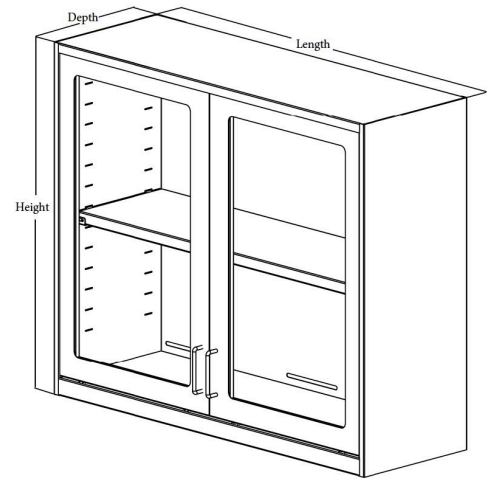

Wall Mounted Storage Cabinet; Hinged Tempered Glass Door

Construction Detail:

- ▶ Welded wall cabinet is fabricated with 18-gauge steel and has a powder coat finish.
- ▶ Reinforced hinged tempered glass doors include chrome wire-pull handles; locks are not available on this model.
- ▶ Includes one interior shelf that adjusts in 1-1/2" increments - additional shelves may be specified.
- ▶ Steel hanger rail (not shown) is provided for wall mounting.
- ▶ Available sizes include:
 - 12" or 16" depths
 - 24", 30", 32" (32.75), 36" or 48" lengths
 - 24", 30" or 36" heights

Hinged Tempered Glass Door Wall Mounted Storage Cabinets

Model #	Depth	Length	Height
7800-122424-HG	12"	24"	24"
7800-123024-HG	12"	30"	24"
7800-123224-HG	12"	32"	24"
7800-123624-HG	12"	36"	24"
7800-124824-HG	12"	48"	24"