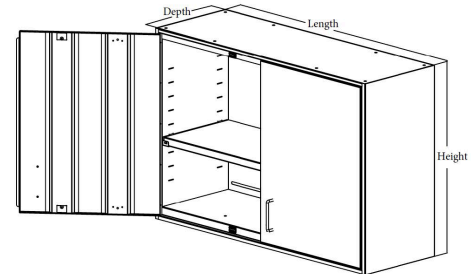

Wall Mounted Storage Cabinet; Hinged Steel Door

Construction Detail:

- Welded wall cabinet is fabricated with 18-gauge steel and has a powder coat finish.
- Reinforced hinged steel doors include chrome wire-pull handles; locks are optional; specify LK1 after model #.
- Includes one interior shelf that adjusts in 1-1/2" increments - additional shelves may be specified.
- Steel hanger rail (not shown) is provided for wall mounting.
- Available sizes include:
  - 12" or 16" depths
  - 24", 30", 32" (32.75), 36" or 48" lengths
  - 24", 30" or 36" heights

Hinged Steel Door Wall Mounted Storage Cabinets

Model #	Depth	Length	Height
7800-122424-HS	12"	24"	24"
7800-123024-HS	12"	30"	24"
7800-123224-HS	12"	32"	24"
7800-123624-HS	12"	36"	24"
7800-124824-HS	12"	48"	24"

Model #	Depth	Length	Height
7800-162424-HS	16"	24"	24"
7800-163024-HS	16"	30"	24"
7800-163224-HS	16"	32"	24"
7800-163624-HS	16"	36"	24"
7800-164824-HS	16"	48"	24"

Model #	Depth	Length	Height
7800-122430-HS	12"	24"	30"
7800-123030-HS	12"	30"	30"
7800-123230-HS	12"	32"	30"
7800-123630-HS	12"	36"	30"
7800-124830-HS	12"	48"	30"

Model #	Depth	Length	Height
7800-162430-HS	16"	24"	30"
7800-163030-HS	16"	30"	30"
7800-163230-HS	16"	32"	30"
7800-163630-HS	16"	36"	30"
7800-164830-HS	16"	48"	30"

Model #	Depth	Length	Height
7800-122436-HS	12"	24"	36"
7800-123036-HS	12"	30"	36"
7800-123236-HS	12"	32"	36"
7800-123636-HS	12"	36"	36"
7800-124836-HS	12"	48"	36"

Model #	Depth	Length	Height
7800-162436-HS	16"	24"	36"
7800-163036-HS	16"	30"	36"
7800-163236-HS	16"	32"	36"
7800-163636-HS	16"	36"	36"
7800-164836-HS	16"	48"	36"

Additional Wall Mounted Cabinet Options

- Accessories & enhancements
- Hinged door (glass)
- Sliding door (steel or glass)
- Corner cabinet (open, steel door or glass door)