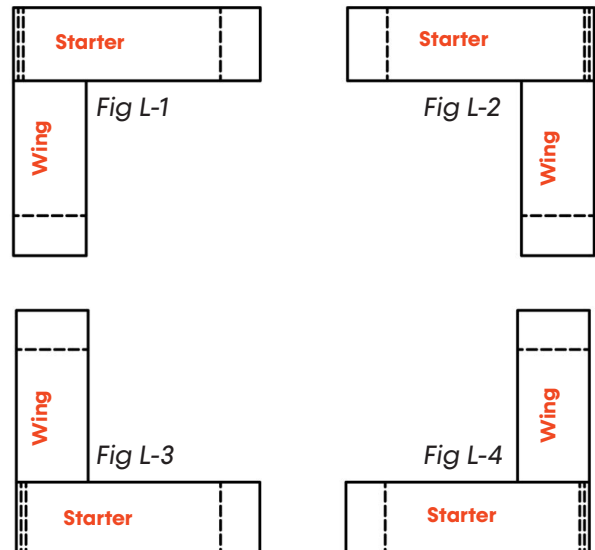

Corner Cabinet Workstations

Construction Detail:

- ▶ Maximize corner space utilizing an L-shape (corner) configuration constructed from a combination of cabinets and leg to form a functional workspace.
- ▶ Cabinets are provisioned to accept all Workplace add-on accessories and include a 3" high-leveling base with a 2" recessed toe space.
- ▶ Drawers are equipped with 100% full-extension, all steel ball-bearing drawer slides, allowing full access to drawer storage space.
- ▶ Locks are optional; specify LK1 on cabinet model #.

L-Shaped (Corner) Cabinet Workstations

- To configure an L-shape (corner) cabinet workstation, starter unit and wing unit frames are connected, eliminating the need for a leg on the wing unit and providing ease of access between the starter and wing sections. Please refer to the L-shape (corner) configuration below, which shows possible configurations and cabinet selection (following pages)
- L-shape (corner) cabinet workstations may also be configured from positioning two free-standing workstations.

- Mobile Cabinet-To-Cabinet
- Cabinet-To-Cabinet
- Cabinet-To-Leg
- Banked
- In-Line

Cabinet Selection Guide - 36"H x 30/36"D

Cabinet Information

- ▶ Standard cabinet widths: 16", 24", 30", 32" and 36".
- ▶ Single door cabinets (16" or 24"W) hinged left or right.
- ▶ Hinged dual door cabinets (30", 32", 36"W); swing out from center.
- ▶ Cabinets with drawers come with an adjustable interior shelf.
- ▶ File drawer insert available for large drawers.

Cabinet Selection Guide - 36"H x 24"D

Cabinet Information

- ▶ Standard cabinet widths: 16", 24", 30", 32" and 36".
- ▶ Single door cabinets (16" or 24"W) hinged left or right.
- ▶ Hinged dual door cabinets (30", 32", 36"W); swing out from center.
- ▶ Cabinets with drawers come with an adjustable interior shelf.
- ▶ File drawer insert available for large drawers.