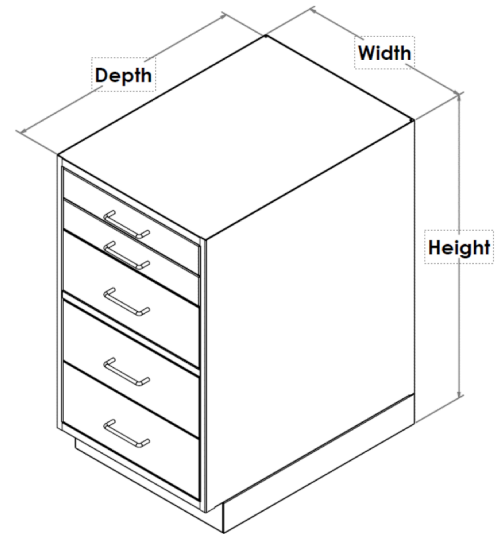

Corner Cabinet Workstations

Construction Detail:

- ▶ Maximize corner space utilizing an L-shape (corner) configuration constructed from a combination of cabinets and leg to form a functional workspace.
- ▶ Cabinets are provisioned to accept all Workplace add-on accessories and include a 3" high-leveling base with a 2" recessed toe space.
- ▶ Drawers are equipped with 100% full-extension, all steel ball-bearing drawer slides, allowing full access to drawer storage space.
- ▶ Locks are optional; specify LK1 on cabinet model #.

L-Shaped (Corner) Cabinet Workstations

- To configure an L-shape (corner) cabinet workstation, starter unit and wing unit frames are connected, eliminating the need for a leg on the wing unit and providing ease of access between the starter and wing sections. Please refer to the L-shape (corner) configuration below, which shows possible configurations and cabinet selection (following pages)
- L-shape (corner) cabinet workstations may also be configured from positioning two free-standing workstations.

Additional Sizes and Configuration

Model numbers listed above are based on popular sizes - additional sizes are available. Contact us at 603.622.3727 for more information.

Available workstation configuration options:

- Mobile Cabinet-To-Cabinet
- Cabinet-To-Cabinet
- Cabinet-To-Leg
- Banked
- In-Line

Cabinet Selection Guide - 36"H x 30/36"D

Cabinet Information

- ▶ Standard cabinet widths: 16", 24", 30", 32" and 36".
- ▶ Single door cabinets (16" or 24"W) hinged left or right.
- ▶ Hinged dual door cabinets (30", 32", 36"W); swing out from center.
- ▶ Cabinets with drawers come with an adjustable interior shelf.
- ▶ File drawer insert available for large drawers.