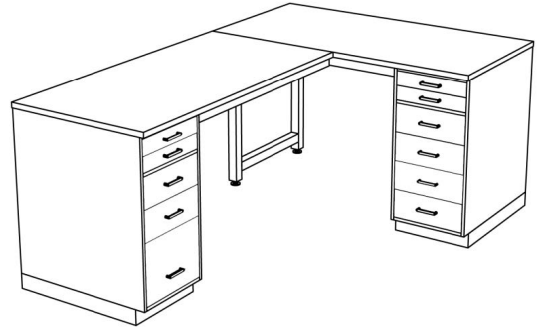

Corner Cabinet Workstations

Construction Detail:

- ▶ Maximize corner space utilizing an L-shape (corner) configuration constructed from a combination of cabinets and leg to form a functional workspace.
- ▶ Cabinets are provisioned to accept all Workplace add-on accessories and include a 3" high-leveling base with a 2" recessed toe space.
- ▶ Drawers are equipped with 100% full-extension, all steel ball-bearing drawer slides, allowing full access to drawer storage space.
- ▶ Locks are optional; specify LK1 on cabinet model #.

- Mobile Cabinet-To-Cabinet
- Cabinet-To-Cabinet
- Cabinet-To-Leg
- Banked
- In-Line

Cabinet Selection Guide - 36"H x 30/36"D

Cabinet Information

- ▶ Standard cabinet widths: 16", 24", 30", 32" and 36".
- ▶ Single door cabinets (16" or 24"W) hinged left or right.
- ▶ Hinged dual door cabinets (30", 32", 36"W); swing out from center.
- ▶ Cabinets with drawers come with an adjustable interior shelf.
- ▶ File drawer insert available for large drawers.