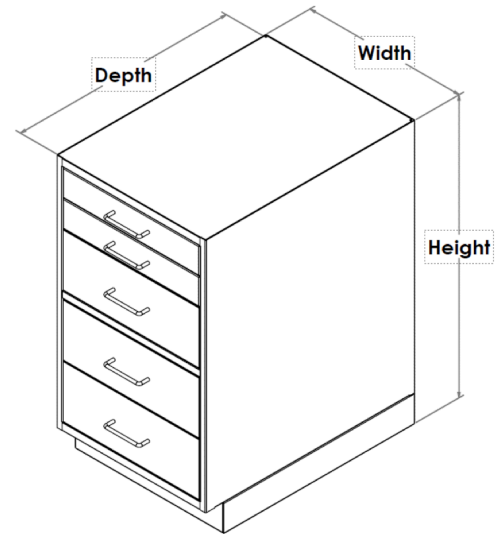

Cabinets are available in 30" or 36" work heights and 16", 24", 30", 32" or 36" widths.

When configuring a cabinet-to-cabinet workstation and choosing cabinet width, we recommend leaving a minimum of 30" knee space.

Additional Sizes and Configuration

Model numbers listed above are based on popular sizes - additional sizes are available. Contact us at 603.622.3727 for more information.

Available workstation configuration options:

- Mobile Cabinet-To-Cabinet
- Cabinet-To-Cabinet
- Banked
- In-Line or Corner

Cabinet Selection Guide - 36"H x 30/36"D

Cabinet Information

- ▶ Standard cabinet widths: 16", 24", 30", 32" and 36".
- ▶ Single door cabinets (16" or 24"W) hinged left or right.
- ▶ Hinged dual door cabinets (30", 32", 36"W); swing out from center.
- ▶ Cabinets with drawers come with an adjustable interior shelf.
- ▶ File drawer insert available for large drawers.