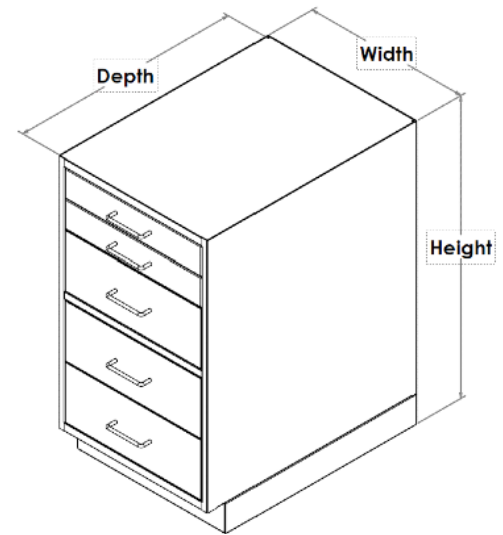

Model #	Width
N7037	16"
N7137	24"
N7237	32"
N7337	30"
N7437	36"

Model #	Width
N7038	16"
N7138	24"
N7238	32"
N7338	30"
N7438	36"

Model #	Width
N7039	16"
N7139	24"
N7239	32"
N7339	30"
N7439	36"

Model #	Width
N7041	16"
N7141	24"
N7241	32"
N7341	30"
N7441	36"

Cabinet Selection Guide - 36"H x 24"D

Cabinet Information

- ▶ Standard cabinet widths: 16", 24", 30", 32" and 36".
- ▶ Single door cabinets (16" or 24"W) hinged left or right.
- ▶ Hinged dual door cabinets (30", 32", 36"W); swing out from center.
- ▶ Cabinets with drawers come with an adjustable interior shelf.
- ▶ File drawer insert available for large drawers.