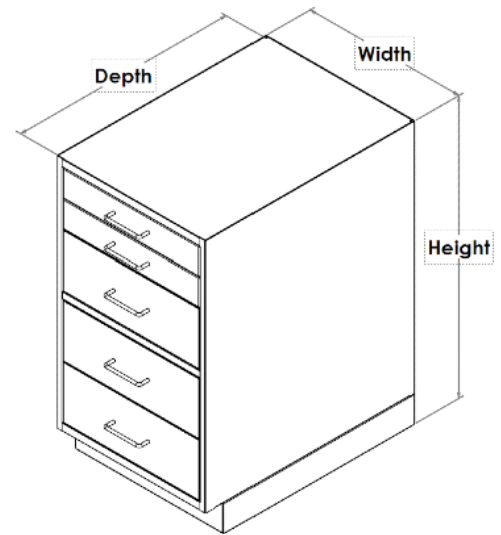

Cabinet Selection Guide - 36"H x 30/36"D

Cabinet Information

- ▶ Standard cabinet widths: 16", 24", 30", 32" and 36".
- ▶ Single door cabinets (16" or 24"W) hinged left or right.
- ▶ Hinged dual door cabinets (30", 32", 36"W); swing out from center.
- ▶ Cabinets with drawers come with an adjustable interior shelf.
- ▶ File drawer insert available for large drawers.

Drawer Depth	SMALL	MEDIUM	LARGE
	2-13/16"	5-3/4"	11"

*Drawer locks optional (specify LK1 when ordering).

36"H x 30/36"D							
	Model # Width	Model # Width	Model # Width	Model # Width	Model # Width	Model # Width	Model # Width
	N7050 16"	N7051 16"	N7052 16"	N7053 16"	N7054 16"	N7150 24"	N7151 24"
	N7150 24"	N7151 24"	N7152 24"	N7153 24"	N7154 24"	N7250 32"	N7251 32"
	N7250 32"	N7251 32"	N7252 32"	N7253 32"	N7254 32"	N7350 30"	N7351 30"
	N7350 30"	N7351 30"	N7352 30"	N7353 30"	N7354 30"	N7450 36"	N7451 36"
	N7450 36"	N7451 36"	N7452 36"	N7453 36"	N7454 36"		
	Model # Width	Model # Width	Model # Width	Model # Width	Model # Width	Model # Width	Model # Width
N7055 16"	N7056 16"	N7057 16"	N7058 16"	N7059 16"	N7155 24"	N7156 24"	
N7155 24"	N7156 24"	N7157 24"	N7158 24"	N7159 24"	N7255 32"	N7256 32"	
N7255 32"	N7256 32"	N7257 32"	N7258 32"	N7259 32"	N7355 30"	N7356 30"	
N7355 30"	N7356 30"	N7357 30"	N7358 30"	N7359 30"	N7455 36"	N7456 36"	
N7455 36"	N7456 36"	N7457 36"	N7458 36"	N7459 36"			