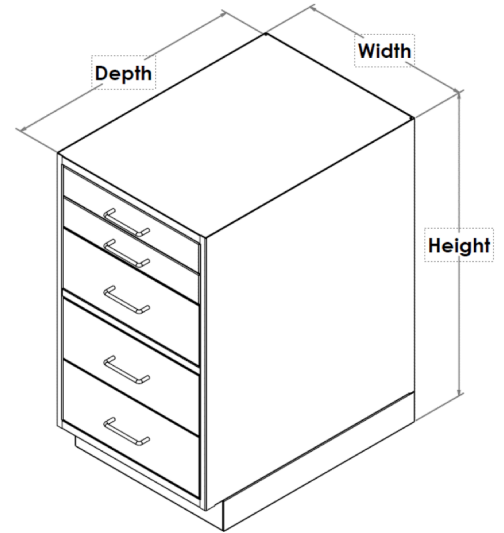

Cabinet Selection Guide - 36"H x 30/36"D

Cabinet Information

- ▶ Standard cabinet widths: 16", 24", 30", 32" and 36".
- ▶ Single door cabinets (16" or 24"W) hinged left or right.
- ▶ Hinged dual door cabinets (30", 32", 36"W); swing out from center.
- ▶ Cabinets with drawers come with an adjustable interior shelf.
- ▶ File drawer insert available for large drawers.

Drawer Depth	SMALL	MEDIUM	LARGE
	2-13/16"	5-3/4"	11"

*Drawer locks optional (specify LK1 when ordering).

36"H x 30/36"D										
	Model #	Width	Model #	Width	Model #	Width	Model #	Width		
	N7050	16"	N7051	16"	N7052	16"	N7053	16"	N7054	16"
	N7150	24"	N7151	24"	N7152	24"	N7153	24"	N7154	24"
	N7250	32"	N7251	32"	N7252	32"	N7253	32"	N7254	32"
	N7350	30"	N7351	30"	N7352	30"	N7353	30"	N7354	30"
	N7450	36"	N7451	36"	N7452	36"	N7453	36"	N7454	36"
										
	Model #	Width	Model #	Width	Model #	Width	Model #	Width		
	N7055	16"	N7056	16"	N7057	16"	N7058	16"	N7059	16"
N7155	24"	N7156	24"	N7157	24"	N7158	24"	N7159	24"	
N7255	32"	N7256	32"	N7257	32"	N7258	32"	N7259	32"	
N7355	30"	N7356	30"	N7357	30"	N7358	30"	N7359	30"	
N7455	36"	N7456	36"	N7457	36"	N7458	36"	N7459	36"	

Cabinet Selection Guide - 36"H x 24"D

Cabinet Information

- ▶ Standard cabinet widths: 16", 24", 30", 32" and 36".
- ▶ Single door cabinets (16" or 24"W) hinged left or right.
- ▶ Hinged dual door cabinets (30", 32", 36"W); swing out from center.
- ▶ Cabinets with drawers come with an adjustable interior shelf.
- ▶ File drawer insert available for large drawers.