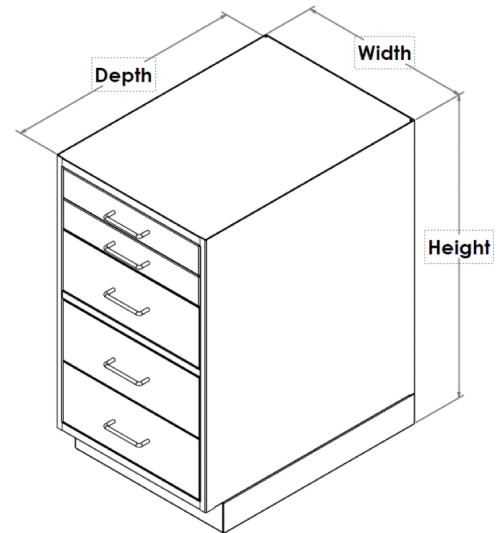

Banked Cabinet Workstations

- Banked cabinet workstation configurations are dependent on total length required combined with cabinet selection (see following pages). Spacers may be utilized to ensure use of Workplace add-on accessories.
- Cabinets are available in 30" or 36" work heights and 16", 24", 30", 32" or 36" widths.

Additional Sizes and Configuration

Model numbers listed above are based on popular sizes - additional sizes are available. Contact us at 603.622.3727 for more information.

Available workstation configuration options:

- Mobile Cabinet-To-Cabinet
- Cabinet-To-Cabinet
- Cabinet-To-Leg
- Corner
- In-Line

Cabinet Selection Guide - 36"H x 30/36"D

Cabinet Information

- ▶ Standard cabinet widths: 16", 24", 30", 32" and 36".
- ▶ Single door cabinets (16" or 24"W) hinged left or right.
- ▶ Hinged dual door cabinets (30", 32", 36"W); swing out from center.
- ▶ Cabinets with drawers come with an adjustable interior shelf.
- ▶ File drawer insert available for large drawers.

Drawer Depth	SMALL	MEDIUM	LARGE
	2-13/16"	5-3/4"	11"

*Drawer locks optional (specify LK1 when ordering).

36"H x 30/36"D										
	Model #	Width	Model #	Width	Model #	Width	Model #	Width		
	N7050	16"	N7051	16"	N7052	16"	N7053	16"	N7054	16"
	N7150	24"	N7151	24"	N7152	24"	N7153	24"	N7154	24"
	N7250	32"	N7251	32"	N7252	32"	N7253	32"	N7254	32"
	N7350	30"	N7351	30"	N7352	30"	N7353	30"	N7354	30"
	N7450	36"	N7451	36"	N7452	36"	N7453	36"	N7454	36"
										
	Model #	Width	Model #	Width	Model #	Width	Model #	Width		
	N7055	16"	N7056	16"	N7057	16"	N7058	16"	N7059	16"
N7155	24"	N7156	24"	N7157	24"	N7158	24"	N7159	24"	
N7255	32"	N7256	32"	N7257	32"	N7258	32"	N7259	32"	
N7355	30"	N7356	30"	N7357	30"	N7358	30"	N7359	30"	
N7455	36"	N7456	36"	N7457	36"	N7458	36"	N7459	36"	