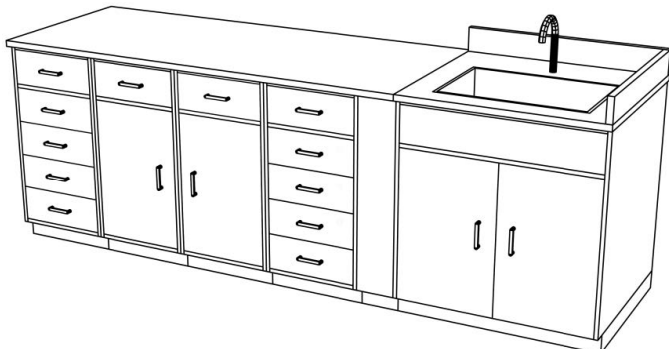

Banked Cabinet Workstations

Construction Detail:

- ▶ Cabinets are provisioned to accept all Workplace add-on accessories and include a 3" high-leveling base with a 2" recessed toe space.
- ▶ Drawers are equipped with 100% full-extension, all steel ball-bearing drawer slides, allowing full access to drawer storage space.
- ▶ Locks are optional; specify LK1 on cabinet model #.

Banked Cabinet Workstations

- Banked cabinet workstation configurations are dependent on total length required combined with cabinet selection (see following pages). Spacers may be utilized to ensure use of Workplace add-on accessories.
- Cabinets are available in 30" or 36" work heights and 16", 24", 30", 32" or 36" widths.

- Mobile Cabinet-To-Cabinet
- Cabinet-To-Cabinet
- Cabinet-To-Leg
- Corner
- In-Line

Cabinet Selection Guide - 36"H x 30/36"D

Cabinet Information

- ▶ Standard cabinet widths: 16", 24", 30", 32" and 36".
- ▶ Single door cabinets (16" or 24"W) hinged left or right.
- ▶ Hinged dual door cabinets (30", 32", 36"W); swing out from center.
- ▶ Cabinets with drawers come with an adjustable interior shelf.
- ▶ File drawer insert available for large drawers.