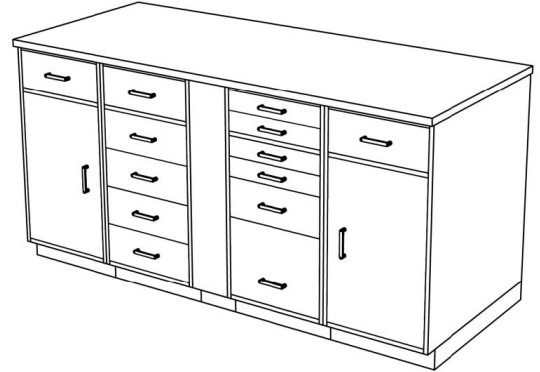

Banked Cabinet Workstations

Construction Detail:

- ▶ Cabinets are provisioned to accept all Workplace add-on accessories and include a 3" high-leveling base with a 2" recessed toe space.
- ▶ Drawers are equipped with 100% full-extension, all steel ball-bearing drawer slides, allowing full access to drawer storage space.
- ▶ Locks are optional; specify LK1 on cabinet model #.

Banked Cabinet Workstations

- Banked cabinet workstation configurations are dependent on total length required combined with cabinet selection (see following pages). Spacers may be utilized to ensure use of Workplace add-on accessories.
- Cabinets are available in 30" or 36" work heights and 16", 24", 30", 32" or 36" widths.

- Mobile Cabinet-To-Cabinet
- Cabinet-To-Cabinet
- Cabinet-To-Leg
- Corner
- In-Line

Cabinet Selection Guide - 36"H x 30/36"D

Cabinet Information

- ▶ Standard cabinet widths: 16", 24", 30", 32" and 36".
- ▶ Single door cabinets (16" or 24"W) hinged left or right.
- ▶ Hinged dual door cabinets (30", 32", 36"W); swing out from center.
- ▶ Cabinets with drawers come with an adjustable interior shelf.
- ▶ File drawer insert available for large drawers.