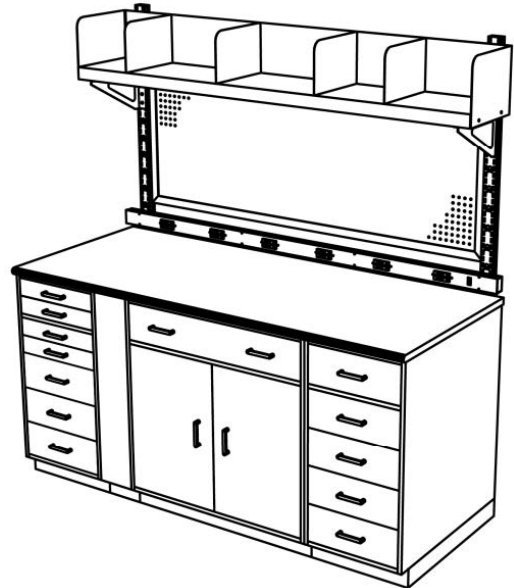

Banked Cabinet Workstations

Construction Detail:

- ▶ Cabinets are provisioned to accept all Workplace add-on accessories and include a 3" high-leveling base with a 2" recessed toe space.
- ▶ Drawers are equipped with 100% full-extension, all steel ball-bearing drawer slides, allowing full access to drawer storage space.
- ▶ Locks are optional; specify LK1 on cabinet model #.

Banked Cabinet Workstations

- Banked cabinet workstation configurations are dependent on total length required combined with cabinet selection (see following pages). Spacers may be utilized to ensure use of Workplace add-on accessories.
- Cabinets are available in 30" or 36" work heights and 16", 24", 30", 32" or 36" widths.

- Mobile Cabinet-To-Cabinet
- Cabinet-To-Cabinet
- Cabinet-To-Leg
- Corner
- In-Line

Cabinet Selection Guide - 36"H x 30/36"D

Cabinet Information

- ▶ Standard cabinet widths: 16", 24", 30", 32" and 36".
- ▶ Single door cabinets (16" or 24"W) hinged left or right.
- ▶ Hinged dual door cabinets (30", 32", 36"W); swing out from center.
- ▶ Cabinets with drawers come with an adjustable interior shelf.
- ▶ File drawer insert available for large drawers.