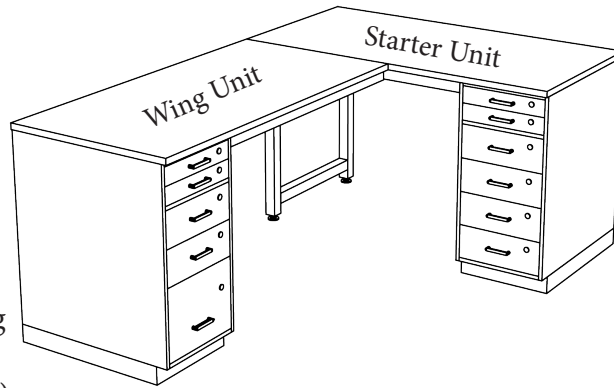

Construction Details

- Ball-bearing drawers open 100% for full storage space.
- Cabinet comes with a 3” high base with a 2” recessed toe space.
- Maximize corner space utilizing an L-Shape configuration that uses a combination of cabinet(s) and legs to build a functional workspace.

Components:

- Cabinet(s)
- Frame(s)
- Leg Section
- Worksurface(s)

L-Shape Cabinet Workstations

To configure an L-Shape Cabinet Workstation a starter unit and wing unit are connected through pre-drilled frames. This eliminates the need for a leg section on the wing unit, providing ease of access between starter and wing sections. Please refer to the below L-Shape configurations showing possible configurations and cabinet selection (see page 2).

All Workplace cabinets come in a variety of heights, widths, and depths.

CABINET INFORMATION

- Standard cabinet widths: 16", 24", 30" and 36"
- 30" & 36" width cabinets with doors come with two (center swing out) doors.
- Single doors can be configured with a left or right hinge.
- Cabinets with doors come with an adjustable interior shelf.
- File drawer option may be specified on large drawers.
- Optional locks available for all cabinet drawers and doors.