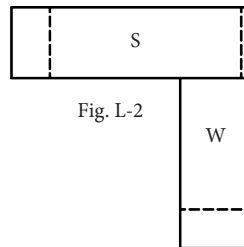

Construction Details

- Ball-bearing drawers open 100% for full storage space.
- Cabinet comes with a 3” high base with a 2” recessed toe space.
- Maximize corner space utilizing an L-Shape configuration that uses a combination of cabinet(s) and legs to build a functional workspace.

Components:

- Cabinet(s)
- Frame(s)
- Leg Section
- Worksurface(s)

L-Shape Cabinet Workstations

To configure an L-Shape Cabinet Workstation a starter unit and wing unit are connected through pre-drilled frames. This eliminates the need for a leg section on the wing unit, providing ease of access between starter and wing sections. Please refer to the below L-Shape configurations showing possible configurations and cabinet selection (see page 2).

L-Shape Cabinet Workstations may also be configured from positioning two free-standing workstation together.

Contact your Design Specialist for assistance in configuring your L-Shape Workstation.

36" Height x 30" or 36" Depth Cabinet Selection

All Workplace cabinets come in a variety of heights, widths, and depths.

CABINET INFORMATION

- Standard cabinet widths: 16", 24", 30" and 36"
- 30" & 36" width cabinets with doors come with two (center swing out) doors.
- Single doors can be configured with a left or right hinge.
- Cabinets with doors come with an adjustable interior shelf.
- File drawer option may be specified on large drawers.
- Optional locks available for all cabinet drawers and doors.