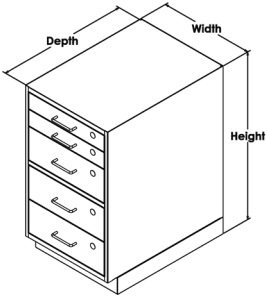

30" Height x 30" & 36" Depth Cabinet Selection

All Workplace cabinets come in a variety of heights, widths, and depths.

CABINET INFORMATION

- Standard cabinet widths: 16", 24", 30" and 36"
- 30" & 36" width cabinets with doors come with two (center swing out) doors.
- Single doors can be configured with a left or right hinge.
- Cabinets with doors come with an adjustable interior shelf.
- File drawer option may be specified on large drawers.
- Optional locks available for all cabinet drawers and doors.