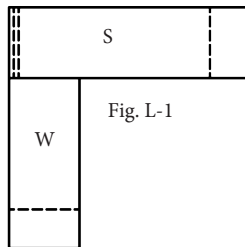

Construction Details

- Ball-bearing drawers open 100% for full storage space.
- Cabinet comes with a 3” high base with a 2” recessed toe space.
- Maximize corner space utilizing an L-Shape configuration that uses a combination of cabinet(s) and legs to build a functional workspace.

L-Shape Cabinet Workstations may also be configured from positioning two free-standing workstation together.

Contact your Design Specialist for assistance in configuring your L-Shape Workstation.

36" Height x 30" or 36" Depth Cabinet Selection

All Workplace cabinets come in a variety of heights, widths, and depths.

CABINET INFORMATION

- Standard cabinet widths: 16", 24", 30" and 36"
- 30" & 36" width cabinets with doors come with two (center swing out) doors.
- Single doors can be configured with a left or right hinge.
- Cabinets with doors come with an adjustable interior shelf.
- File drawer option may be specified on large drawers.
- Optional locks available for all cabinet drawers and doors.