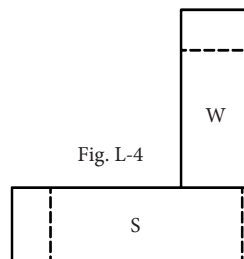

Construction Details

- Ball-bearing drawers open 100% for full storage space.
- Cabinet comes with a 3” high base with a 2” recessed toe space.
- Maximize corner space utilizing an L-Shape configuration that uses a combination of cabinet(s) and legs to build a functional workspace.

Components:

- Cabinet(s)
- Frame(s)
- Leg Section
- Worksurface(s)

L-Shape Cabinet Workstations

To configure an L-Shape Cabinet Workstation a starter unit and wing unit are connected through pre-drilled frames. This eliminates the need for a leg section on the wing unit, providing ease of access between starter and wing sections. Please refer to the below L-Shape configurations showing possible configurations and cabinet selection (see page 2).

L-Shape Cabinet Workstations may also be configured from positioning two free-standing workstation together.

Contact your Design Specialist for assistance in configuring your L-Shape Workstation.

36" Height x 30" or 36" Depth Cabinet Selection

All Workplace cabinets come in a variety of heights, widths, and depths.

CABINET INFORMATION

- Standard cabinet widths: 16", 24", 30" and 36"
- 30" & 36" width cabinets with doors come with two (center swing out) doors.
- Single doors can be configured with a left or right hinge.
- Cabinets with doors come with an adjustable interior shelf.
- File drawer option may be specified on large drawers.
- Optional locks available for all cabinet drawers and doors.