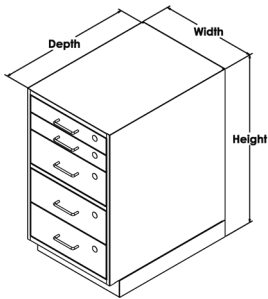

Construction Details

- Ball-bearing drawers open 100% for full storage space.
- Cabinet comes with a 3” high base with a 2” recessed toe space.
- Maximize corner space utilizing an L-Shape configuration that uses a combination of cabinet(s) and legs to build a functional workspace.

Components:

- Cabinet(s)
- Frame(s)
- Leg Section
- Worksurface(s)

L-Shape Cabinet Workstations

To configure an L-Shape Cabinet Workstation a starter unit and wing unit are connected through pre-drilled frames. This eliminates the need for a leg section on the wing unit, providing ease of access between starter and wing sections. Please refer to the below L-Shape configurations showing possible configurations and cabinet selection (see page 2).

L-Shape Cabinet Workstations may also be configured from positioning two free-standing workstation together.

Contact your Design Specialist for assistance in configuring your L-Shape Workstation.

36" Height x 30" or 36" Depth Cabinet Selection

All Workplace cabinets come in a variety of heights, widths, and depths.

CABINET INFORMATION

- Standard cabinet widths: 16", 24", 30" and 36"
- 30" & 36" width cabinets with doors come with two (center swing out) doors.
- Single doors can be configured with a left or right hinge.
- Cabinets with doors come with an adjustable interior shelf.
- File drawer option may be specified on large drawers.
- Optional locks available for all cabinet drawers and doors.