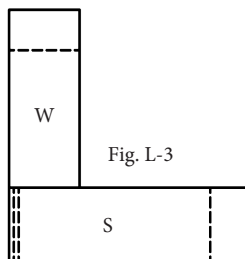

Construction Details

- Ball-bearing drawers open 100% for full storage space.
- Cabinet comes with a 3” high base with a 2” recessed toe space.
- Maximize corner space utilizing an L-Shape configuration that uses a combination of cabinet(s) and legs to build a functional workspace.

L-Shape Cabinet Workstations may also be configured from positioning two free-standing workstation together.

Contact your Design Specialist for assistance in configuring your L-Shape Workstation.

36" Height x 30" or 36" Depth Cabinet Selection

All Workplace cabinets come in a variety of heights, widths, and depths.

CABINET INFORMATION

- Standard cabinet widths: 16", 24", 30" and 36"
- 30" & 36" width cabinets with doors come with two (center swing out) doors.
- Single doors can be configured with a left or right hinge.
- Cabinets with doors come with an adjustable interior shelf.
- File drawer option may be specified on large drawers.
- Optional locks available for all cabinet drawers and doors.

30" Height x 30" & 36" Depth Cabinet Selection

All Workplace cabinets come in a variety of heights, widths, and depths.

CABINET INFORMATION

- Standard cabinet widths: 16", 24", 30" and 36"
- 30" & 36" width cabinets with doors come with two (center swing out) doors.
- Single doors can be configured with a left or right hinge.
- Cabinets with doors come with an adjustable interior shelf.
- File drawer option may be specified on large drawers.
- Optional locks available for all cabinet drawers and doors.