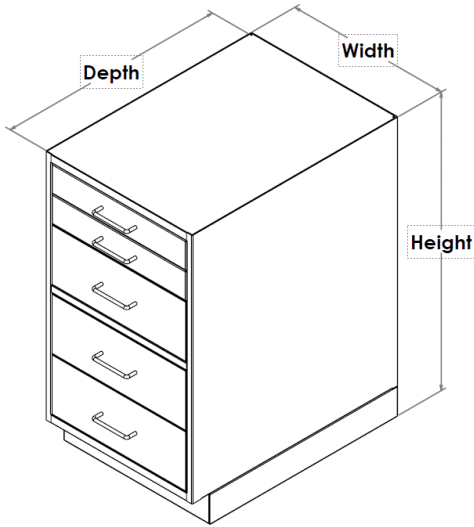

CONSTRUCTION DETAILS

- Maximize corner space utilizing an L-shape (corner) configuration constructed from a combination of cabinets and leg to form a functional workspace.
- Cabinets are provisioned to accept all Workplace add-on accessories and include a 3" high leveling base with a 2" recessed toe space.
- Drawers are equipped with 100% full-extension, all steel ball-bearing drawer slides, allowing full access to drawer storage space.
- Locks are optional; specify **-LK1** on cabinet model #.

L-SHAPE (CORNER) CABINET WORKSTATIONS

- To configure an L-shape (corner) cabinet workstation, starter unit and wing unit frames are connected, eliminating the need for a leg on the wing unit and providing ease of access between the starter and wing sections. Please refer to the L-shape (corner) configuration below, which shows possible configurations and cabinet selection (see page 2).
- L-shape (corner) cabinet workstations may also be configured from positioning two free-standing workstations together.
- Contact us at 603-622-3727 for assistance in configuring an L-shape (corner) workstation.

CABINET INFORMATION

- Standard cabinet widths: 16", 24", 30", 32" and 36".
- Single door cabinets (16" or 24"W) may be hinged right or left.
- 30", 32" & 36"W cabinets with hinged doors (2); swing out from center.
- Cabinets with doors come with an adjustable interior shelf.
- File drawer insert is available for large drawers.
- Drawer locks are optional, specify **-LK1** when ordering.