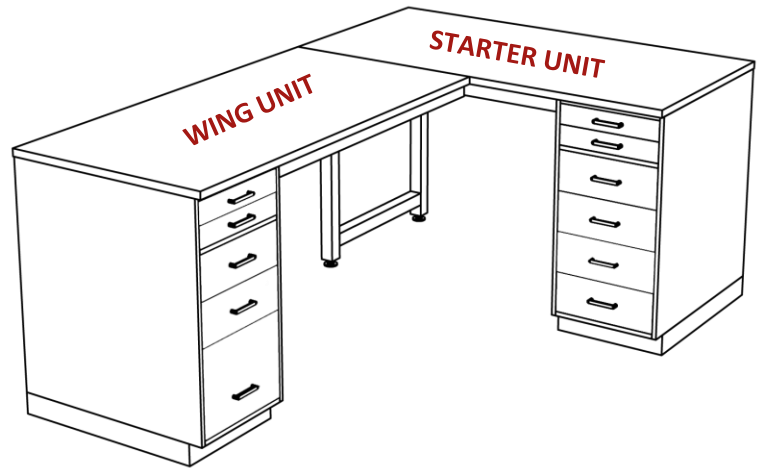

CONSTRUCTION DETAILS

- Maximize corner space utilizing an L-shape (corner) configuration constructed from a combination of cabinets and leg to form a functional workspace.
- Cabinets are provisioned to accept all Workplace add-on accessories and include a 3" high leveling base with a 2" recessed toe space.
- Drawers are equipped with 100% full-extension, all steel ball-bearing drawer slides, allowing full access to drawer storage space.
- Locks are optional; specify **-LK1** on cabinet model #.

L-SHAPE (CORNER) CABINET WORKSTATIONS

- To configure an L-shape (corner) cabinet workstation, starter unit and wing unit frames are connected, eliminating the need for a leg on the wing unit and providing ease of access between the starter and wing sections. Please refer to the L-shape (corner) configuration below, which shows possible configurations and cabinet selection (see page 2).
- L-shape (corner) cabinet workstations may also be configured from positioning two free-standing workstations together.
- Contact us at 603-622-3727 for assistance in configuring an L-shape (corner) workstation.

CABINET INFORMATION

- Standard cabinet widths: 16", 24", 30", 32" and 36".
- Single door cabinets (16" or 24"W) may be hinged right or left.
- 30", 32" & 36"W cabinets with hinged doors (2); swing out from center.
- Cabinets with doors come with an adjustable interior shelf.
- File drawer insert is available for large drawers.
- Drawer locks are optional, specify **-LK1** when ordering.