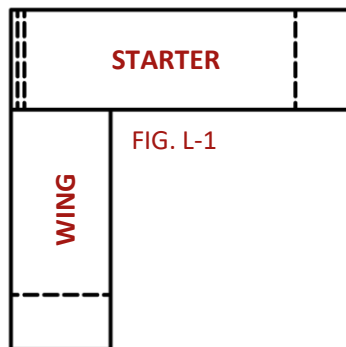

CONSTRUCTION DETAILS

- Maximize corner space utilizing an L-shape (corner) configuration constructed from a combination of cabinets and leg to form a functional workspace.
- Cabinets are provisioned to accept all Workplace add-on accessories and include a 3" high leveling base with a 2" recessed toe space.
- Drawers are equipped with 100% full-extension, all steel ball-bearing drawer slides, allowing full access to drawer storage space.
- Locks are optional; specify **-LK1** on cabinet model #.

L-SHAPE (CORNER) CABINET WORKSTATIONS

- To configure an L-shape (corner) cabinet workstation, starter unit and wing unit frames are connected, eliminating the need for a leg on the wing unit and providing ease of access between the starter and wing sections. Please refer to the L-shape (corner) configuration below, which shows possible configurations and cabinet selection (see page 2).
- L-shape (corner) cabinet workstations may also be configured from positioning two free-standing workstations together.
- Contact us at 603-622-3727 for assistance in configuring an L-shape (corner) workstation.

CABINET INFORMATION

- Standard cabinet widths: 16", 24", 30", 32" and 36".
- Single door cabinets (16" or 24"W) may be hinged right or left.
- 30", 32" & 36"W cabinets with hinged doors (2); swing out from center.
- Cabinets with doors come with an adjustable interior shelf.
- File drawer insert is available for large drawers.
- Drawer locks are optional, specify **-LK1** when ordering.

All Workplace cabinets come in a variety of heights, widths, and depths.

Drawer Depth	Small	Medium	Large
	2-13/16"	5-3/4"	11"

36" H x 30/36" D Cabinet Selection

Model #	Width
N7050	16"
N7150	24"
N7250	32"
N7350	30"
N7450	36"