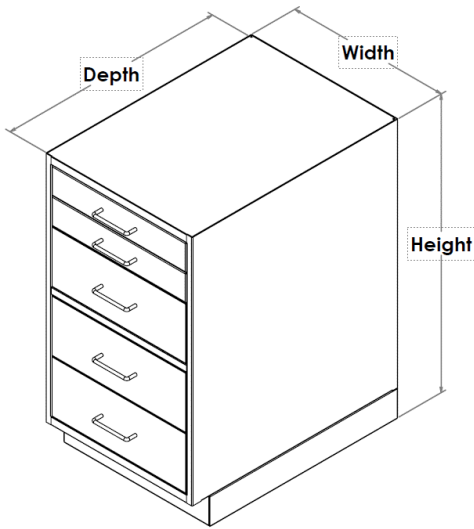

Model #	Width
N7037	16"
N7137	24"
N7237	32"
N7337	30"
N7437	36"

Model #	Width
N7038	16"
N7138	24"
N7238	32"
N7338	30"
N7438	36"

Model #	Width
N7039	16"
N7139	24"
N7239	32"
N7339	30"
N7439	36"

Model #	Width
N7041	16"
N7141	24"
N7241	32"
N7341	30"
N7441	36"

CABINET INFORMATION

- Standard cabinet widths: 16", 24", 30", 32" and 36".
- Single door cabinets (16" or 24"W) may be hinged right or left.
- 30", 32" & 36"W cabinets with hinged doors (2); swing out from center.
- Cabinets with doors come with an adjustable interior shelf.
- File drawer insert is available for large drawers.
- Drawer locks are optional, specify **-LK1** when ordering