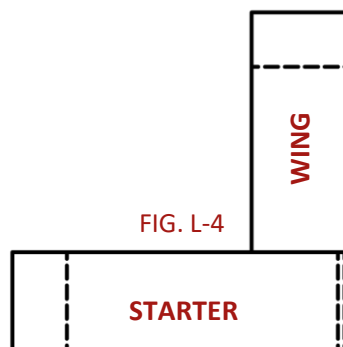

CONSTRUCTION DETAILS

- Maximize corner space utilizing an L-shape (corner) configuration constructed from a combination of cabinets and leg to form a functional workspace.
- Cabinets are provisioned to accept all Workplace add-on accessories and include a 3" high leveling base with a 2" recessed toe space.
- Drawers are equipped with 100% full-extension, all steel ball-bearing drawer slides, allowing full access to drawer storage space.
- Locks are optional; specify **-LK1** on cabinet model #.

L-SHAPE (CORNER) CABINET WORKSTATIONS

- To configure an L-shape (corner) cabinet workstation, starter unit and wing unit frames are connected, eliminating the need for a leg on the wing unit and providing ease of access between the starter and wing sections. Please refer to the L-shape (corner) configuration below, which shows possible configurations and cabinet selection (see page 2).
- L-shape (corner) cabinet workstations may also be configured from positioning two free-standing workstations together.
- Contact us at 603-622-3727 for assistance in configuring an L-shape (corner) workstation.

CABINET INFORMATION

- Standard cabinet widths: 16", 24", 30", 32" and 36".
- Single door cabinets (16" or 24"W) may be hinged right or left.
- 30", 32" & 36"W cabinets with hinged doors (2); swing out from center.
- Cabinets with doors come with an adjustable interior shelf.
- File drawer insert is available for large drawers.
- Drawer locks are optional, specify **-LK1** when ordering.

All Workplace cabinets come in a variety of heights, widths, and depths.

Drawer Depth	Small	Medium	Large
	2-13/16"	5-3/4"	11"

36" H x 30/36" D Cabinet Selection

Model #	Width
N7050	16"
N7150	24"
N7250	32"
N7350	30"
N7450	36"