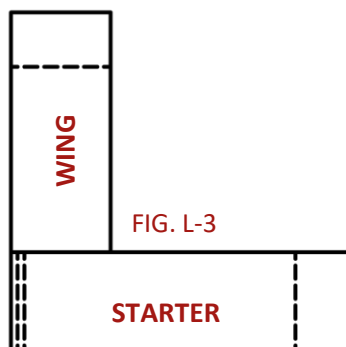

CONSTRUCTION DETAILS

- Maximize corner space utilizing an L-shape (corner) configuration constructed from a combination of cabinets and leg to form a functional workspace.
- Cabinets are provisioned to accept all Workplace add-on accessories and include a 3" high leveling base with a 2" recessed toe space.
- Drawers are equipped with 100% full-extension, all steel ball-bearing drawer slides, allowing full access to drawer storage space.
- Locks are optional; specify **-LK1** on cabinet model #.

L-SHAPE (CORNER) CABINET WORKSTATIONS

- To configure an L-shape (corner) cabinet workstation, starter unit and wing unit frames are connected, eliminating the need for a leg on the wing unit and providing ease of access between the starter and wing sections. Please refer to the L-shape (corner) configuration below, which shows possible configurations and cabinet selection (see page 2).
- L-shape (corner) cabinet workstations may also be configured from positioning two free-standing workstations together.
- Contact us at 603-622-3727 for assistance in configuring an L-shape (corner) workstation.

CABINET INFORMATION

- Standard cabinet widths: 16", 24", 30", 32" and 36".
- Single door cabinets (16" or 24"W) may be hinged right or left.
- 30", 32" & 36"W cabinets with hinged doors (2); swing out from center.
- Cabinets with doors come with an adjustable interior shelf.
- File drawer insert is available for large drawers.
- Drawer locks are optional, specify **-LK1** when ordering.

All Workplace cabinets come in a variety of heights, widths, and depths.

Drawer Depth	Small	Medium	Large
	2-13/16"	5-3/4"	11"

36" H x 30/36" D Cabinet Selection

Model #	Width
N7050	16"
N7150	24"
N7250	32"
N7350	30"
N7450	36"