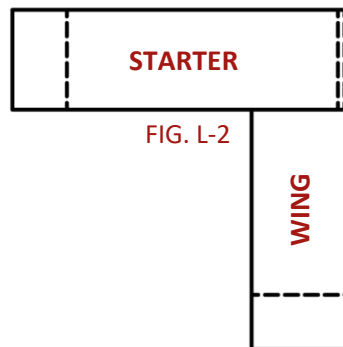

CONSTRUCTION DETAILS

- Maximize corner space utilizing an L-shape (corner) configuration constructed from a combination of cabinets and leg to form a functional workspace.
- Cabinets are provisioned to accept all Workplace add-on accessories and include a 3" high leveling base with a 2" recessed toe space.
- Drawers are equipped with 100% full-extension, all steel ball-bearing drawer slides, allowing full access to drawer storage space.
- Locks are optional; specify **-LK1** on cabinet model #.

L-SHAPE (CORNER) CABINET WORKSTATIONS

- To configure an L-shape (corner) cabinet workstation, starter unit and wing unit frames are connected, eliminating the need for a leg on the wing unit and providing ease of access between the starter and wing sections. Please refer to the L-shape (corner) configuration below, which shows possible configurations and cabinet selection (see page 2).
- L-shape (corner) cabinet workstations may also be configured from positioning two free-standing workstations together.
- Contact us at 603-622-3727 for assistance in configuring an L-shape (corner) workstation.

CABINET INFORMATION

- Standard cabinet widths: 16", 24", 30", 32" and 36".
- Single door cabinets (16" or 24"W) may be hinged right or left.
- 30", 32" & 36"W cabinets with hinged doors (2); swing out from center.
- Cabinets with doors come with an adjustable interior shelf.
- File drawer insert is available for large drawers.
- Drawer locks are optional, specify **-LK1** when ordering.