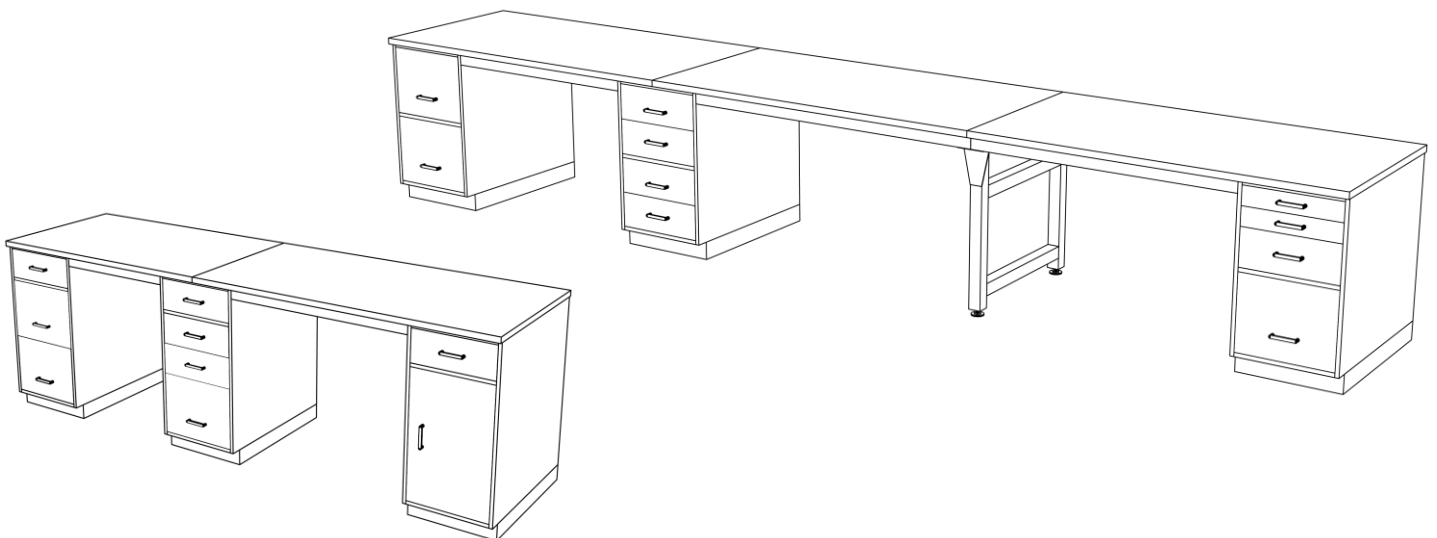

CONSTRUCTION DETAILS

- Structural framework, cabinets and/or legs provide solid, distributed worksurface support.
- Cabinets are provisioned to accept all Workplace add-on accessories and include a 3" high leveling base with a 2" recessed toe space.
- Drawers are equipped with 100% full-extension, all steel ball-bearing drawer slides, allowing full access to drawer storage space.
- Locks are optional; specify **-LK1** on cabinet model #.

IN-LINE CABINET WORKSTATIONS

- An in-line row of workstations consists of a “starter” station, followed by any number of “intermediate” stations. Standard sizes for starter and intermediate stations are 24”, 30” or 36” depth x 48”, 60” or 72” length.
- In-line rows may consist of your choice of cabinets and legs (*cabinet selection begins on page 2*) at starting, ending or intermediate positions.
- When configuring an in-line workstation with combination of cabinets and/or legs, we recommend leaving a minimum of 30” knee space.
- Contact us at 603-622-3727 for assistance in configuring an in-line workstation.

CABINET INFORMATION

- Standard cabinet widths: 16", 24", 30", 32" and 36".
- Single door cabinets (16" or 24"W) may be hinged right or left.
- 30", 32" & 36"W cabinets with hinged doors (2); swing out from center.
- Cabinets with doors come with an adjustable interior shelf.
- File drawer insert is available for large drawers.
- Drawer locks are optional, specify **-LK1** when ordering.