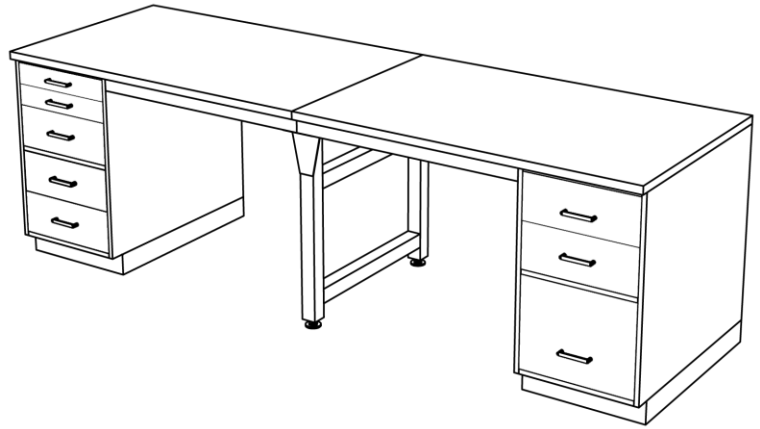

CONSTRUCTION DETAILS

- Structural framework, cabinets and/or legs provide solid, distributed worksurface support.
- Cabinets are provisioned to accept all Workplace add-on accessories and include a 3" high leveling base with a 2" recessed toe space.
- Drawers are equipped with 100% full-extension, all steel ball-bearing drawer slides, allowing full access to drawer storage space.
- Locks are optional; specify **-LK1** on cabinet model #.

IN-LINE CABINET WORKSTATIONS

- An in-line row of workstations consists of a “starter” station, followed by any number of “intermediate” stations. Standard sizes for starter and intermediate stations are 24”, 30” or 36” depth x 48”, 60” or 72” length.
- In-line rows may consist of your choice of cabinets and legs (*cabinet selection begins on page 2*) at starting, ending or intermediate positions.
- When configuring an in-line workstation with combination of cabinets and/or legs, we recommend leaving a minimum of 30” knee space.
- Contact us at 603-622-3727 for assistance in configuring an in-line workstation.

CABINET INFORMATION

- Standard cabinet widths: 16", 24", 30", 32" and 36".
- Single door cabinets (16" or 24"W) may be hinged right or left.
- 30", 32" & 36"W cabinets with hinged doors (2); swing out from center.
- Cabinets with doors come with an adjustable interior shelf.
- File drawer insert is available for large drawers.
- Drawer locks are optional, specify **-LK1** when ordering.