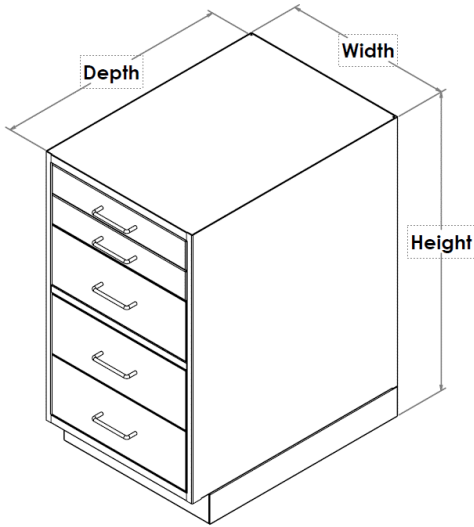

CONSTRUCTION DETAILS

- Structural framework, cabinets and/or legs provide solid, distributed worksurface support.
- Cabinets are provisioned to accept all Workplace add-on accessories and include a 3" high leveling base with a 2" recessed toe space.
- Drawers are equipped with 100% full-extension, all steel ball-bearing drawer slides, allowing full access to drawer storage space.
- Locks are optional; specify **-LK1** on cabinet model #.

IN-LINE CABINET WORKSTATIONS

- An in-line row of workstations consists of a “starter” station, followed by any number of “intermediate” stations. Standard sizes for starter and intermediate stations are 24”, 30” or 36” depth x 48”, 60” or 72” length.
- In-line rows may consist of your choice of cabinets and legs (*cabinet selection begins on page 2*) at starting, ending or intermediate positions.
- When configuring an in-line workstation with combination of cabinets and/or legs, we recommend leaving a minimum of 30” knee space.
- Contact us at 603-622-3727 for assistance in configuring an in-line workstation.

CABINET INFORMATION

- Standard cabinet widths: 16", 24", 30", 32" and 36".
- Single door cabinets (16" or 24"W) may be hinged right or left.
- 30", 32" & 36"W cabinets with hinged doors (2); swing out from center.
- Cabinets with doors come with an adjustable interior shelf.
- File drawer insert is available for large drawers.
- Drawer locks are optional, specify **-LK1** when ordering.