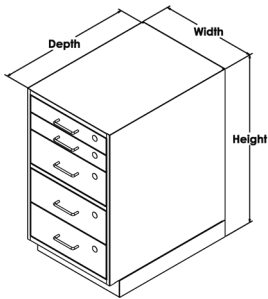

36" Height x 30" or 36" Depth Cabinet Selection

All Workplace cabinets come in a variety of heights, widths, or depths.

CABINET INFORMATION

- Standard cabinet widths: 16", 24", 30" and 36"
- 30" & 36" height cabinets with doors come with two (center swing out) doors.
- Single doors can be configured with a left or right hinge.
- Cabinets with doors come with an adjustable interior shelf.

DRAWER DEPTH

- Small - 2-13/16"
- Medium - 5-3/4"
- Large - 11"

36" High Cabinet Selection

Model #	Width
N7050	16"
N7150	24"
N7350	30"
N7450	36"

Model #	Width
N7051	16"
N7151	24"
N7351	30"
N7451	36"

Model #	Width
N7052	16"
N7152	24"
N7352	30"
N7452	36"

Model #	Width
N7053	16"
N7153	24"
N7353	30"
N7453	36"

Model #	Width
N7054	16"
N7154	24"
N7354	30"
N7454	36"

Model #	Width
N7055	16"
N7155	24"
N7355	30"
N7455	36"

Model #	Width
N7056	16"
N7156	24"
N7356	30"
N7456	36"

Model #	Width
N7057	16"
N7157	24"
N7357	30"
N7457	36"

Model #	Width
N7058	16"
N7158	24"
N7358	30"
N7458	36"

Model #	Width
N7059	16"
N7159	24"
N7359	30"
N7459	36"

Model #	Width
N7060	16"
N7160	24"
N7360	30"
N7460	36"

Model #	Width
N7061	16"
N7161	24"
N7361	30"
N7461	36"

Model #	Width
N7062	16"
N7162	24"
N7362	30"
N7462	36"

Model #	Width
N7063	16"
N7163	24"
N7363	30"
N7463	36"

Model #	Width
N7064	16"
N7164	24"
N7364	30"
N7464	36"

Model #	Width
N7065	16"
N7165	24"
N7365	30"
N7465	36"

Model #	Width
N7066	16"
N7166	24"
N7366	30"
N7466	36"

Model #	Width
N7067	16"
N7167	24"
N7367	30"
N7467	36"

Model #	Width
N7068	16"
N7168	24"
N7368	30"
N7468	36"

Model #	Width
N7069	16"
N7169	24"
N7369	30"
N7469	36"

If you don't see what you're looking for, contact us at 603-622-3727 to discuss your cabinet requirements.