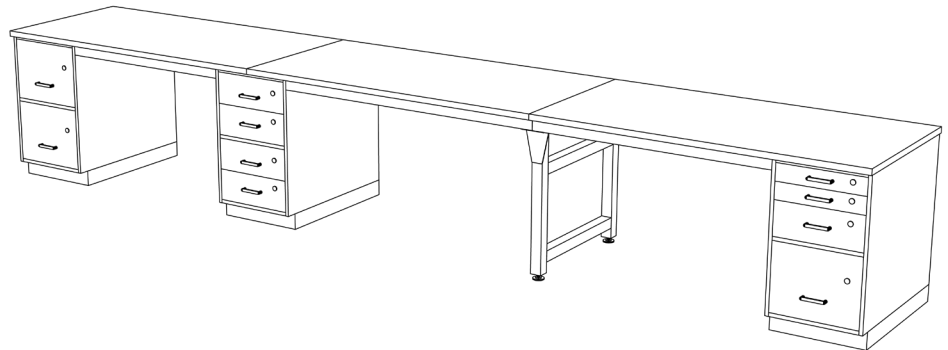

In-Line Cabinet Workstations

An in-line row consists of a “Starter” station, followed by any number of “Intermediate” stations. Standard sizes for Starter and Intermediate stations are 24”, 30” or 36” depths x 48”, 60” or 72” lengths.

In-Line rows may consist of your choice of a Leg or Cabinet (cabinet selection begins on page 2) at starting, ending or intermediate positions.

Contact your Design Specialist for assistance in configuring your in-line workstation.