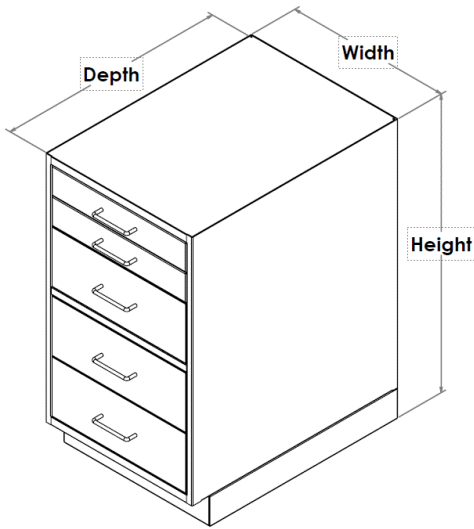

Model #	Width
N7037	16"
N7137	24"
N7237	32"
N7337	30"
N7437	36"

Model #	Width
N7038	16"
N7138	24"
N7238	32"
N7338	30"
N7438	36"

Model #	Width
N7039	16"
N7139	24"
N7239	32"
N7339	30"
N7439	36"

Model #	Width
N7041	16"
N7141	24"
N7241	32"
N7341	30"
N7441	36"

**CABINET INFORMATION**

- Standard cabinet widths: 16", 24", 30", 32" and 36".
- Single door cabinets (16" or 24"W) may be hinged right or left.
- 30", 32" & 36"W cabinets with hinged doors (2); swing out from center.
- Cabinets with doors come with an adjustable interior shelf.
- File drawer insert is available for large drawers.
- Drawer locks are optional, specify **-LK1** when ordering