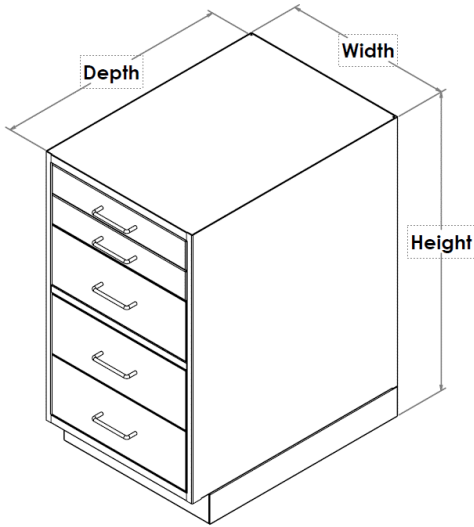

**CONSTRUCTION DETAILS**

- Structural cabinet-to-leg frame and swaybrace provide solid, distributed worksurface support.
- Cabinets are provisioned to accept all Workplace add-on accessories and include a 3" high leveling base with a 2" recessed toe space.
- Drawers are equipped with 100% full-extension, all steel ball-bearing drawer slides, allowing full access to drawer storage space.
- Locks are optional; specify **-LK1** on cabinet model #.

**CABINET-TO-LEG WORKSTATIONS**

To configure, select model # and one cabinet (page 2).

Model #	Depth	Length
A74CL2448	24"	48"
A74CL2460	24"	60"
A74CL2472	24"	72"
A74CL2484	24"	84"
A74CL2496	24"	96"

Model #	Depth	Length
A74CL3048	30"	48"
A74CL3060	30"	60"
A74CL3072	30"	72"
A74CL3084	30"	84"
A74CL3096	30"	96"

Model #	Depth	Length
A74CL3648	36"	48"
A74CL3660	36"	60"
A74CL3672	36"	72"
A74CL3684	36"	84"
A74CL3696	36"	96"

Cabinets are available in 30" or 36" work heights and 16", 24", 30", 32" or 36" widths.

When configuring a cabinet-to-leg workstation and choosing cabinet width, we recommend leaving a minimum of 30" knee space.

**CABINET INFORMATION**

- Standard cabinet widths: 16", 24", 30", 32" and 36".
- Single door cabinets (16" or 24"W) may be hinged right or left.
- 30", 32" & 36"W cabinets with hinged doors (2); swing out from center.
- Cabinets with doors come with an adjustable interior shelf.
- File drawer insert is available for large drawers.
- Drawer locks are optional, specify **-LK1** when ordering.