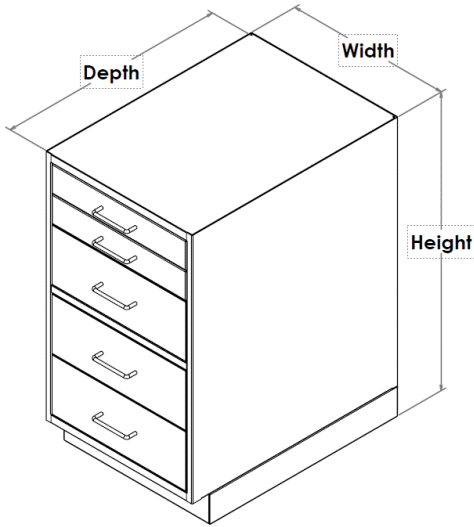

Model #	Width
N7037	16"
N7137	24"
N7237	32"
N7337	30"
N7437	36"

Model #	Width
N7038	16"
N7138	24"
N7238	32"
N7338	30"
N7438	36"

Model #	Width
N7039	16"
N7139	24"
N7239	32"
N7339	30"
N7439	36"

Model #	Width
N7041	16"
N7141	24"
N7241	32"
N7341	30"
N7441	36"

**CABINET INFORMATION**

- Standard cabinet widths: 16", 24", 30", 32" and 36".
- Single door cabinets (16" or 24"W) may be hinged right or left.
- 30", 32" & 36"W cabinets with hinged doors (2); swing out from center.
- Cabinets with doors come with an adjustable interior shelf.
- File drawer insert is available for large drawers.
- Drawer locks are optional, specify **-LK1** when ordering