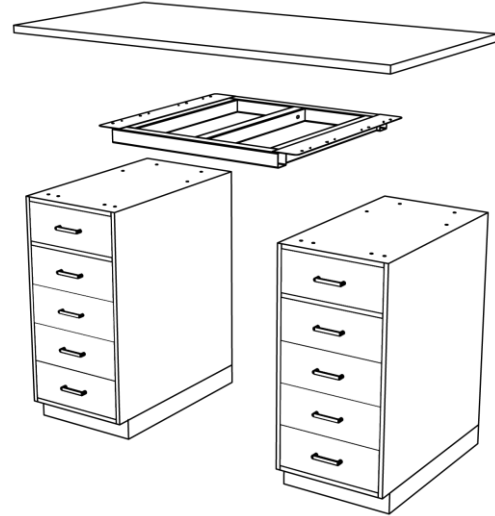

**CONSTRUCTION DETAILS**

- Structural cabinet-to-cabinet frame provides solid, distributed worksurface support.
- Cabinets are provisioned to accept all Workplace add-on accessories and include a 3" high leveling base with a 2" recessed toe space.
- Drawers are equipped with 100% full-extension, all steel ball-bearing drawer slides, allowing full access to drawer storage space.
- Locks are optional; specify **-LK1** on cabinet model #.