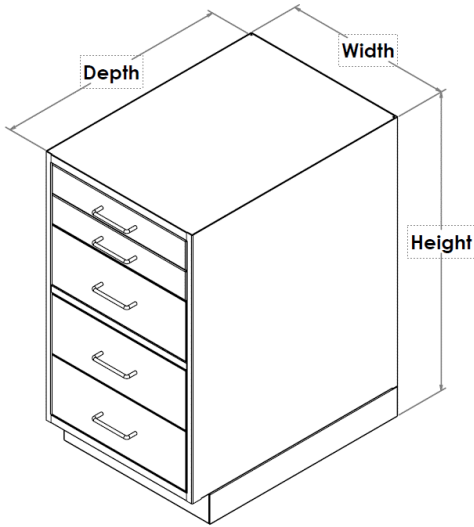

**CONSTRUCTION DETAILS**

- Structural cabinet-to-cabinet frame provides solid, distributed worksurface support.
- Cabinets are provisioned to accept all Workplace add-on accessories and include a 3" high leveling base with a 2" recessed toe space.
- Drawers are equipped with 100% full-extension, all steel ball-bearing drawer slides, allowing full access to drawer storage space.
- Locks are optional; specify **-LK1** on cabinet model #.

**CABINET-TO-CABINET WORKSTATIONS**

To configure, select model # and two cabinets (page 2).

Model #	Depth	Length	Model #	Depth	Length	Model #	Depth	Length
A70CC2460	24"	60"	A70CC3060	30"	60"	A70CC3660	36"	60"
A70CC2472	24"	72"	A70CC3072	30"	72"	A70CC3672	36"	72"
A70CC2484	24"	84"	A70CC3084	30"	84"	A70CC3684	36"	84"
A70CC2496	24"	96"	A70CC3096	30"	96"	A70CC3696	36"	96"

*Cabinets are available in 30" or 36" work heights and 16", 24", 30", 32" or 36" widths.*

*When configuring a cabinet-to-cabinet workstation and choosing cabinet width, we recommend leaving a minimum of 30" knee space.*

**CABINET INFORMATION**

- Standard cabinet widths: 16", 24", 30", 32" and 36".
- Single door cabinets (16" or 24"W) may be hinged right or left.
- 30", 32" & 36"W cabinets with hinged doors (2); swing out from center.
- Cabinets with doors come with an adjustable interior shelf.
- File drawer insert is available for large drawers.
- Drawer locks are optional, specify **-LK1** when ordering.