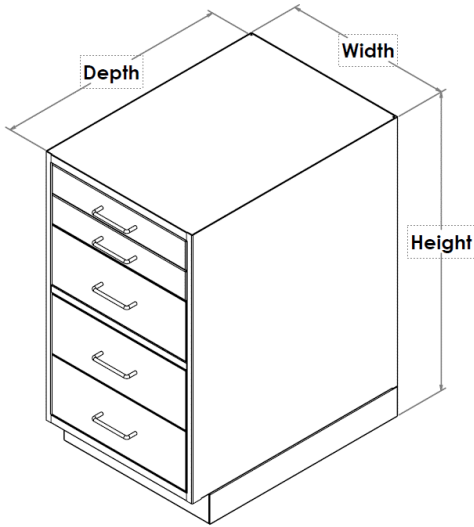

Model #	Width
N7037	16"
N7137	24"
N7237	32"
N7337	30"
N7437	36"

Model #	Width
N7038	16"
N7138	24"
N7238	32"
N7338	30"
N7438	36"

Model #	Width
N7039	16"
N7139	24"
N7239	32"
N7339	30"
N7439	36"

Model #	Width
N7041	16"
N7141	24"
N7241	32"
N7341	30"
N7441	36"

CABINET INFORMATION

- Standard cabinet widths: 16", 24", 30", 32" and 36".
- Single door cabinets (16" or 24"W) may be hinged right or left.
- 30", 32" & 36"W cabinets with hinged doors (2); swing out from center.
- Cabinets with doors come with an adjustable interior shelf.
- File drawer insert is available for large drawers.
- Drawer locks are optional, specify **-LK1** when ordering