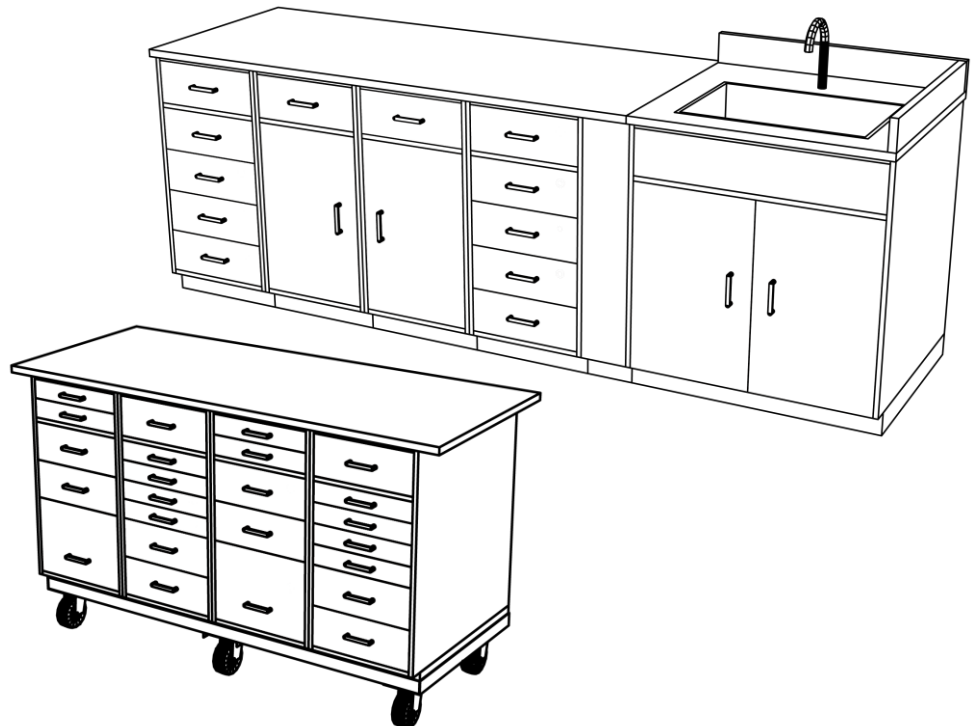

CONSTRUCTION DETAILS

- Cabinets are provisioned to accept all Workplace add-on accessories and include a 3" high leveling base with a 2" recessed toe space.
- Drawers are equipped with 100% full-extension, all steel ball-bearing drawer slides, allowing full access to drawer storage space.
- Locks are optional; specify **-LK1** on cabinet model #.

BANKED CABINET WORKSTATIONS

- Banked cabinet workstation configurations are dependent on total length required combined with cabinet selection (*see page 2*). Spacers may be utilized to ensure use of Workplace add-on accessories.
- Cabinets are available in 30" or 36" work heights and 16", 24", 30", 32" or 36" widths (*see page 2*).
- Contact us at 603-622-3727 for assistance in configuring a banked cabinet workstation.

CABINET INFORMATION

- Standard cabinet widths: 16", 24", 30", 32" and 36".
- Single door cabinets (16" or 24"W) may be hinged right or left.
- 30", 32" & 36"W cabinets with hinged doors (2); swing out from center.
- Cabinets with doors come with an adjustable interior shelf.
- File drawer insert is available for large drawers.
- Drawer locks are optional, specify **-LK1** when ordering.