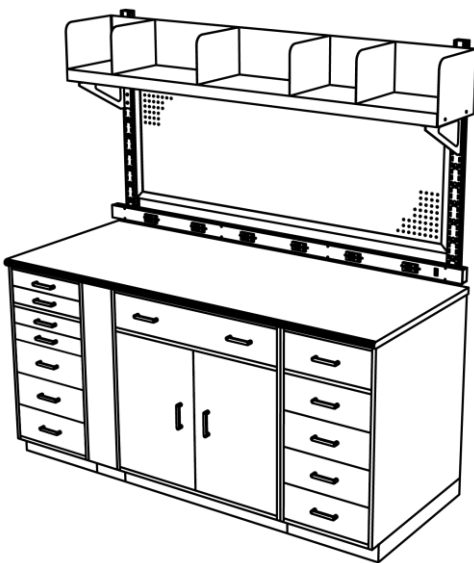

CONSTRUCTION DETAILS

- Cabinets are provisioned to accept all Workplace add-on accessories and include a 3" high leveling base with a 2" recessed toe space.
- Drawers are equipped with 100% full-extension, all steel ball-bearing drawer slides, allowing full access to drawer storage space.
- Locks are optional; specify **-LK1** on cabinet model #.

BANKED CABINET WORKSTATIONS

- Banked cabinet workstation configurations are dependent on total length required combined with cabinet selection (*see page 2*). Spacers may be utilized to ensure use of Workplace add-on accessories.
- Cabinets are available in 30" or 36" work heights and 16", 24", 30", 32" or 36" widths (*see page 2*).
- Contact us at 603-622-3727 for assistance in configuring a banked cabinet workstation.

CABINET INFORMATION

- Standard cabinet widths: 16", 24", 30", 32" and 36".
- Single door cabinets (16" or 24"W) may be hinged right or left.
- 30", 32" & 36"W cabinets with hinged doors (2); swing out from center.
- Cabinets with doors come with an adjustable interior shelf.
- File drawer insert is available for large drawers.
- Drawer locks are optional, specify **-LK1** when ordering.