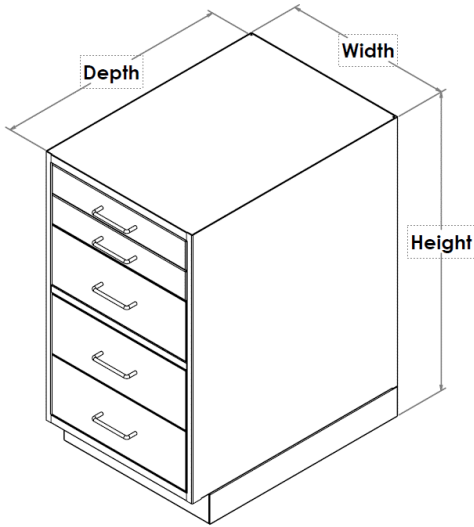

CONSTRUCTION DETAILS

- Cabinets are provisioned to accept all Workplace add-on accessories and include a 3" high leveling base with a 2" recessed toe space.
- Drawers are equipped with 100% full-extension, all steel ball-bearing drawer slides, allowing full access to drawer storage space.
- Locks are optional; specify **-LK1** on cabinet model #.

BANKED CABINET WORKSTATIONS

- Banked cabinet workstation configurations are dependent on total length required combined with cabinet selection (*see page 2*). Spacers may be utilized to ensure use of Workplace add-on accessories.
- Cabinets are available in 30" or 36" work heights and 16", 24", 30", 32" or 36" widths (*see page 2*).
- Contact us at 603-622-3727 for assistance in configuring a banked cabinet workstation.

CABINET INFORMATION

- Standard cabinet widths: 16", 24", 30", 32" and 36".
- Single door cabinets (16" or 24"W) may be hinged right or left.
- 30", 32" & 36"W cabinets with hinged doors (2); swing out from center.
- Cabinets with doors come with an adjustable interior shelf.
- File drawer insert is available for large drawers.
- Drawer locks are optional, specify **-LK1** when ordering.