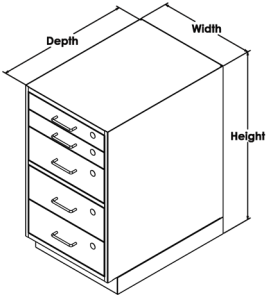

Model #	Width
N7037	16"
N7137	24"
N7337	30"
N7437	36"

Model #	Width
N7038	16"
N7138	24"
N7338	30"
N7438	36"

Model #	Width
N7039	16"
N7139	24"
N7339	30"
N7439	36"

If you don't see what you're looking for, contact us at 603-622-3727 to discuss your cabinet requirements.

36" Height x 24" Depth Cabinet Selection

All Workplace cabinets come in a variety of heights, widths, and depths.

CABINET INFORMATION

- Standard cabinet widths: 16", 24", 30" and 36"
- 30" & 36" width cabinets with doors come with two (center swing out) doors.
- Single doors can be configured with a left or right hinge.
- Cabinets with doors come with an adjustable interior shelf.
- File drawer option may be specified on large drawers.
- Optional locks available for all cabinet drawers and doors.