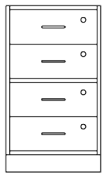

Model #	Width
N7035	16"
N7135	24"
N7335	30"
N7435	36"