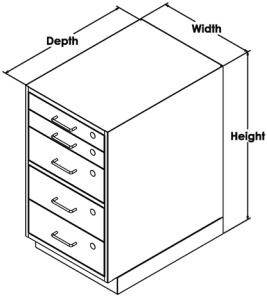

All Workplace cabinets come in a variety of heights, widths, and depths.

CABINET INFORMATION

- Standard cabinet widths: 16", 24", 30" and 36"
- 30" & 36" width cabinets with doors come with two (center swing out) doors.
- Single doors can be configured with a left or right hinge.
- Cabinets with doors come with an adjustable interior shelf.
- File drawer option may be specified on large drawers.
- Optional locks available for all cabinet drawers and doors.