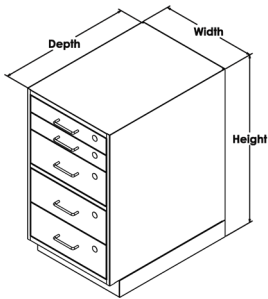

Construction Details

- Ball-bearing drawers open 100% for full storage space.
- Cabinet comes with a 3" high base with a 2" recessed toe space.
- Cabinet spacers can be added to banked cabinet configuration so overtable accessories can be utilized.

Components:

Cabinets (TBD)
Spacers (optional)
Worksurface

Banked Cabinet Workstations

The configuration of your Banked Cabinet Workstation will depend on the total row length required, together with the specified cabinets (cabinet selection begins on page 2).

Please provide this information as part of your discussion with your Design Specialist.

36" Height x 30" or 36" Depth Cabinet Selection

All Workplace cabinets come in a variety of heights, widths, and depths.

36" Height x 24" Depth Cabinet Selection

All Workplace cabinets come in a variety of heights, widths, and depths.

CABINET INFORMATION

- Standard cabinet widths: 16", 24", 30" and 36"
- 30" & 36" width cabinets with doors come with two (center swing out) doors.
- Single doors can be configured with a left or right hinge.
- Cabinets with doors come with an adjustable interior shelf.
- File drawer option may be specified on large drawers.
- Optional locks available for all cabinet drawers and doors.