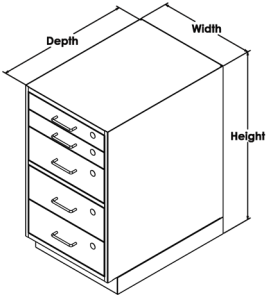

All Workplace cabinets come in a variety of heights, widths, and depths.

CABINET INFORMATION

- Standard cabinet widths: 16", 24", 30" and 36"
- 30" & 36" width cabinets with doors come with two (center swing out) doors.
- Single doors can be configured with a left or right hinge.
- Cabinets with doors come with an adjustable interior shelf.
- File drawer option may be specified on large drawers.
- Optional locks available for all cabinet drawers and doors.

DRAWER DEPTH

- Small - 2-13/16"
- Medium - 5-3/4"
- Large - 11"

30" High Cabinet Selection

Model #	Width
N7010	16"
N7110	24"
N7310	30"
N7410	36"

Model #	Width
N7011	16"
N7111	24"
N7311	30"
N7411	36"

Model #	Width
N7012	16"
N7112	24"
N7312	30"
N7412	36"

Model #	Width
N7013	16"
N7113	24"
N7313	30"
N7413	36"

Model #	Width
N7014	16"
N7114	24"
N7314	30"
N7414	36"

Model #	Width
N7015	16"
N7115	24"
N7315	30"
N7415	36"

Model #	Width
N7016	16"
N7116	24"
N7316	30"
N7416	36"

Model #	Width
N7017	16"
N7117	24"
N7317	30"
N7417	36"

Model #	Width
N7018	16"
N7118	24"
N7318	30"
N7418	36"

Model #	Width
N7019	16"
N7119	24"
N7319	30"
N7419	36"

If you don't see what you're looking for, contact us at 603-622-3727 to discuss your cabinet requirements.