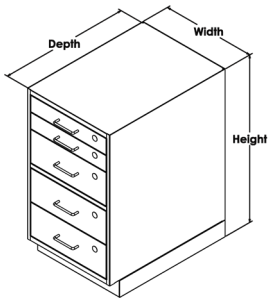

# 36" Height x 30" or 36" Depth Cabinet Selection

All Workplace cabinets come in a variety of heights, widths, and depths.

## CABINET INFORMATION

- Standard cabinet widths: 16", 24", 30" and 36".
- 30" & 36" width cabinets with doors come with two (center swing out) doors.
- Single doors may be configured with a left or right hinge.
- Cabinets with doors come with an adjustable interior shelf.
- File drawer option may be specified on large drawers.
- Optional locks available for all cabinet drawers and doors.

## 30" Height x 30" & 36" Depth Cabinet Selection

All Workplace cabinets come in a variety of heights, widths, and depths.

## 36" Height x 24" Depth Cabinet Selection

All Workplace cabinets come in a variety of heights, widths, and depths.